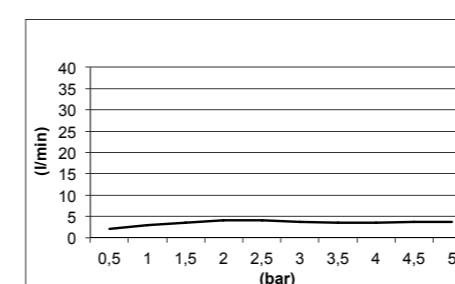

BODY JETS

SPIN ROUND BODY JET - BRASS / ABS **E044179**