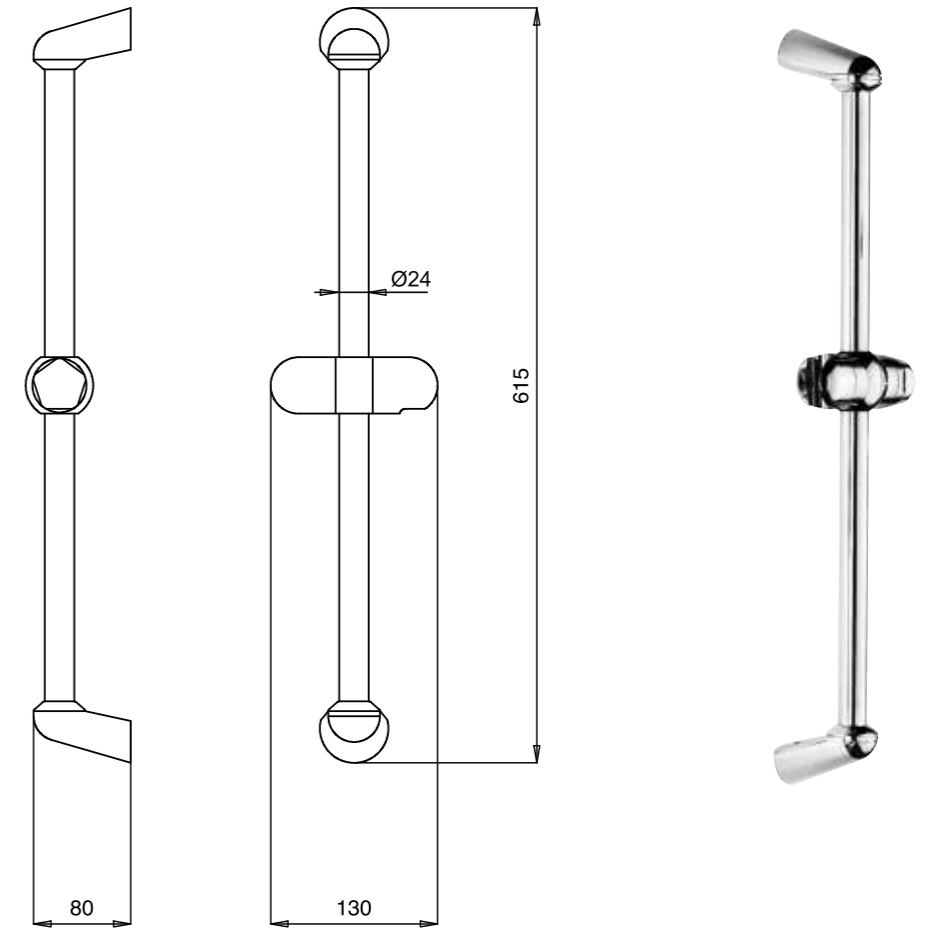

EKO SLIDING RAIL - BRASS / ABS E087006

LUXUS SLIDING RAIL - BRASS / ABS E087002