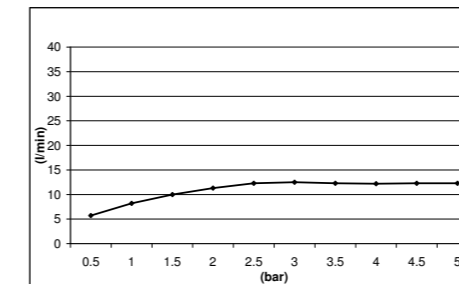

IP54

E044111 RECTANGULAR CHROMOTHERAPY TEMPTATION XXL DUAL FLOW BUILT-IN - *STAINLESS STEEL*

IP54

LIGHT COLORS

LIGHT COLORS

ROUND CHROMOTHERAPY TEMPTATION BUILT-IN - *STAINLESS STEEL* **E044065**

IP54

E044083 RECTANGULAR CHROMOTHERAPY TEMPTATION BUILT-IN - *STAINLESS STEEL*