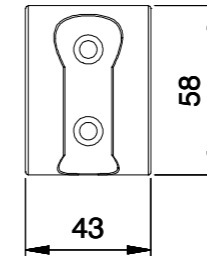

E095008 ROUND WATER OUTLET WITH STAND - BRASS

ELLIPSE WALL BRACKET - ABS E120006

E095014 EMOTION WATER OUTLET - ABS

ELLIPSE ADJUSTABLE WALL BRACKET - ABS E119004

E120007 SINTESI ZIPPED WALL BRACKET - ABS

FUNNY WALL BRACKET - ABS E120005