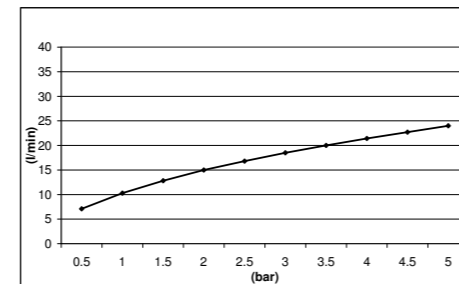

LIGHT COLORS