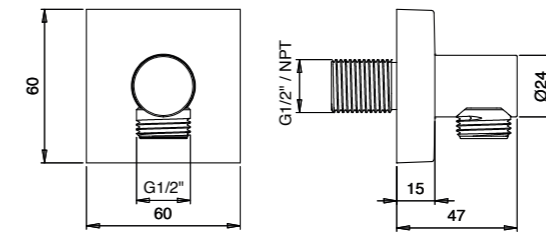

ROUND WATER OUTLET WITH SQUARE ROSE - BRASS E095020