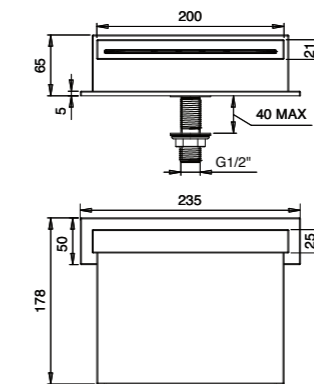

WATERFALLS

WATERFALL WALL BUILT-IN - STAINLESS STEEL E044137

WATERFALL SHOWER HEAD - STAINLESS STEEL E044086

WATERFALL SPOUT - BRASS / STAINLESS STEEL E044087

SLIDE BARS

EMOTION DEEP SLIDING RAIL - L70 - BRASS / ABS **E087023**