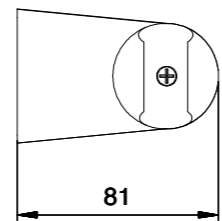

E119003 DUPLEX ADJUSTABLE WALL BRACKET - ABS