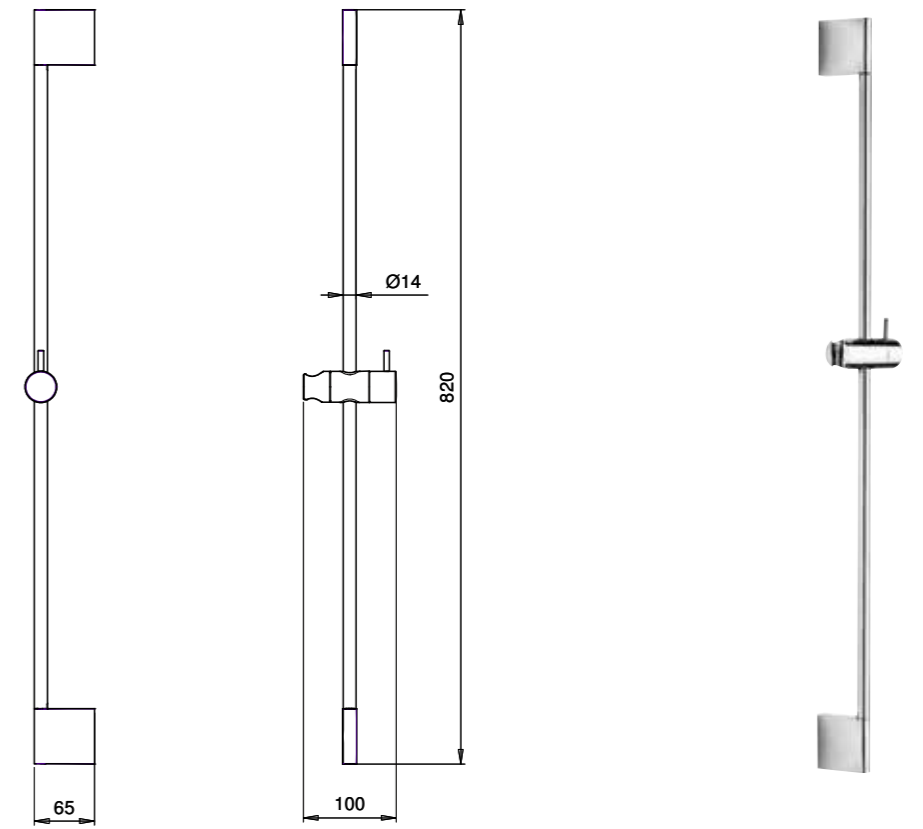

EMOTION DEEP SLIDING RAIL - L90 - BRASS / ABS **E087049**

EMOTION DEEP SLIDING RAIL - WITH INNER WATER OUTLET - L70 - BRASS / ABS **E087025**

EMOTION DEEP SLIDING RAIL - WITH INNER WATER OUTLET - L90 - BRASS / ABS **E087050**