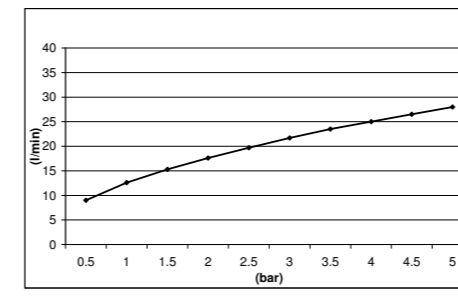

CREAMY HAND SHOWER MULTI-FUNCTION - ABS E082077

E082068 EASY 80 HAND SHOWER - ABS

KUKY HAND SHOWER - ABS E082041

E082079 EASY 80 HAND SHOWER DUAL FUNCTION - ABS

ELLIPSE HAND SHOWER - ABS E082030

E082013 FONTE HAND SHOWER - ABS