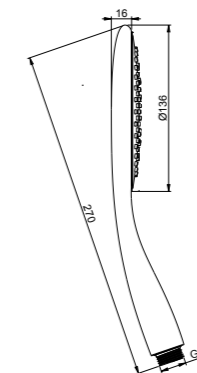

E082073 EMOTION HAND SHOWER MULTI-FUNCTION - ABS