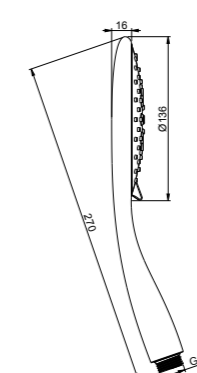

CREAMY HAND SHOWER MULTI-FUNCTION - ABS E082077

E082068 EASY 80 HAND SHOWER - ABS

KUKY HAND SHOWER - ABS E082041

E082079 EASY 80 HAND SHOWER DUAL FUNCTION - ABS

ELLIPSE HAND SHOWER - ABS E082030

E082013 FONTE HAND SHOWER - ABS