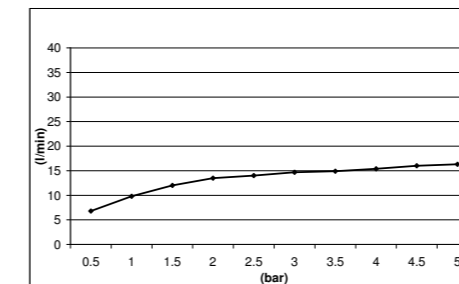

LIGHT COLORS