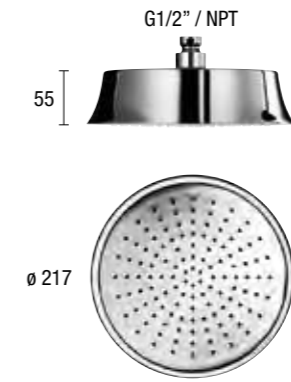

KLESSIDRA CHIC SHOWER HEAD - BRASS - CHROME E044056

E044009 ELLIPSE SHOWERHEAD - ABS - GREY DIFFUSER

MINIMUM FLOW FOR FUNCTION 8 L / MIN

E044014 RETRO SHOWER HEAD - ABS - CHROME

E044014 RETRO SHOWER HEAD - BRASS - CHROME