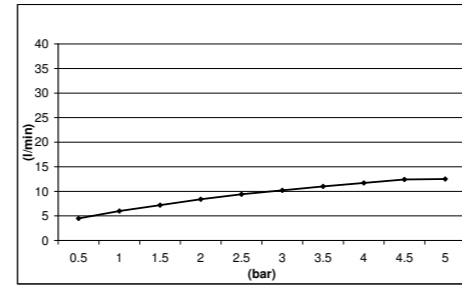

E044125 EcoAir ROUND EMOTION SHOWER HEAD - ABS
E044126 EcoAir ROUND EMOTION SHOWER HEAD - BRASS