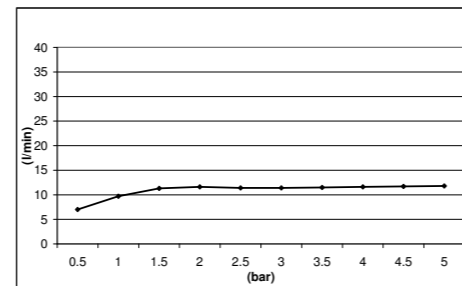

LIGHT COLORS