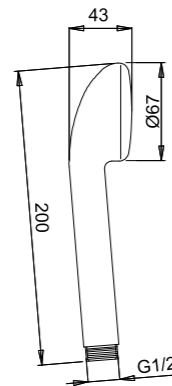

CREAMY HAND SHOWER MULTI-FUNCTION - ABS E082077

E082068 EASY 80 HAND SHOWER - ABS

KUKY HAND SHOWER - ABS E082041

E082079 EASY 80 HAND SHOWER DUAL FUNCTION - ABS

ELLIPSE HAND SHOWER - ABS E082030

E082013 FONTE HAND SHOWER - ABS