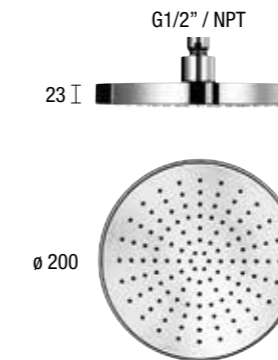

E044015 ESPRIT CARRÉ SHOWER HEAD - BRASS - CHROME