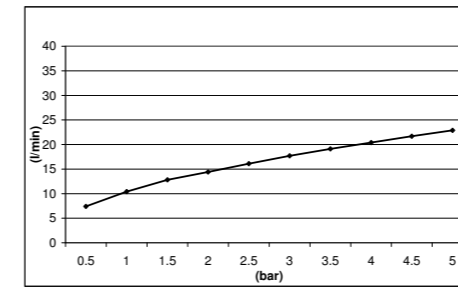

CREAMY HAND SHOWER MULTI-FUNCTION - ABS E082077

E082068 EASY 80 HAND SHOWER - ABS

KUKY HAND SHOWER - ABS E082041

E082079 EASY 80 HAND SHOWER DUAL FUNCTION - ABS

ELLIPSE HAND SHOWER - ABS E082030

E082013 FONTE HAND SHOWER - ABS