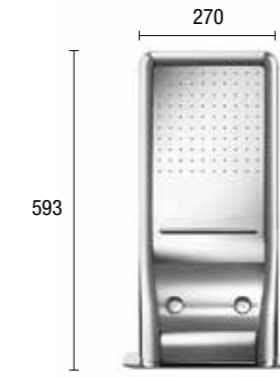

E044170 ROUND TEMPTATION SHOWER HEAD BUILT-IN - STAINLESS STEEL