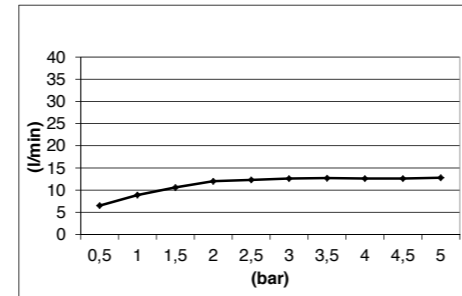

□ 500

SQUARE TEMPTATION SHOWER HEAD BUILT-IN - *STAINLESS STEEL* **E044024**

E044171 SQUARE TEMPTATION SHOWER HEAD BUILT-IN - *STAINLESS STEEL*

□ 900

SQUARE TEMPTATION SHOWER HEAD BUILT-IN - *STAINLESS STEEL* **E044067**