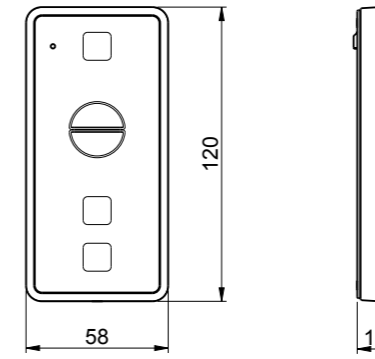

LIGHT COLORS

SQUARE CHROMOTHERAPY EMOTION FOR WALL - *BRASS* **E044093**

IP54

E044064 SQUARE CHROMOTHERAPY EMOTION FOR CEILING - BRASS

IP54

LIGHT COLORS

BLACK REMOTE CONTROL **E150005**

IP67