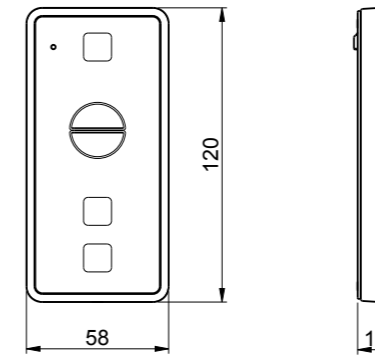

LIGHT COLORS