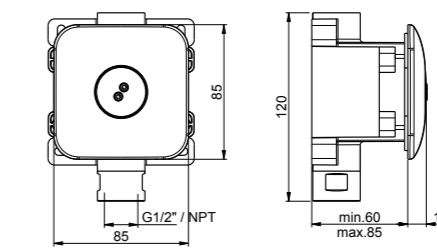

EASYBRASS HAND SHOWER - BRASS E082050

E082008 ESPRIT CARRÉ HAND SHOWER - ABS

SKINNY HAND SHOWER - ABS E082019

E082070 THIN HAND SHOWER - ABS

SINTESI HAND SHOWER - ABS E082040

BODY JETS

SPIN CREAMY BODY JET - BRASS / ABS **E044180**