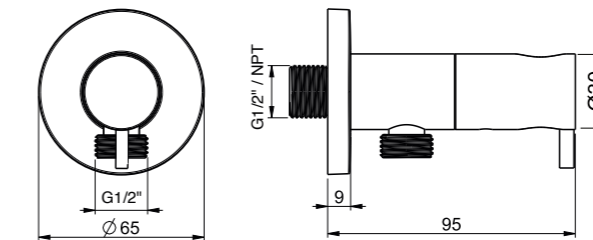

ROUND WATER OUTLET "TURN & GO" WITH STAND - LEVER - BRASS E095029

ROUND WATER OUTLET "TURN & GO" WITH STAND 2 WAYS - LEVER - BRASS E095030

E095025 CREAMY WATER OUTLET - BRASS

SQUARE WATER OUTLET WITH STAND - BRASS E095010