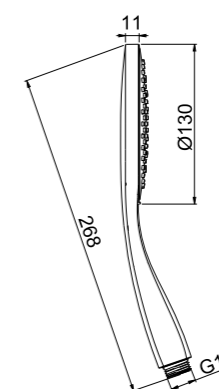

ECOAIR SYSTEM HAND SHOWERS