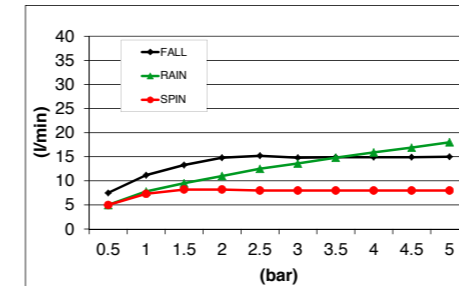

E044170 ROUND TEMPTATION SHOWER HEAD BUILT-IN - STAINLESS STEEL