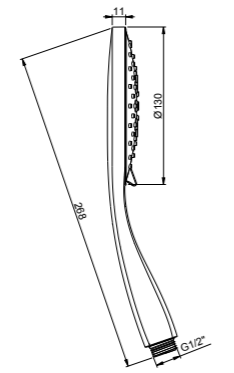

E082073 EMOTION HAND SHOWER MULTI-FUNCTION - ABS