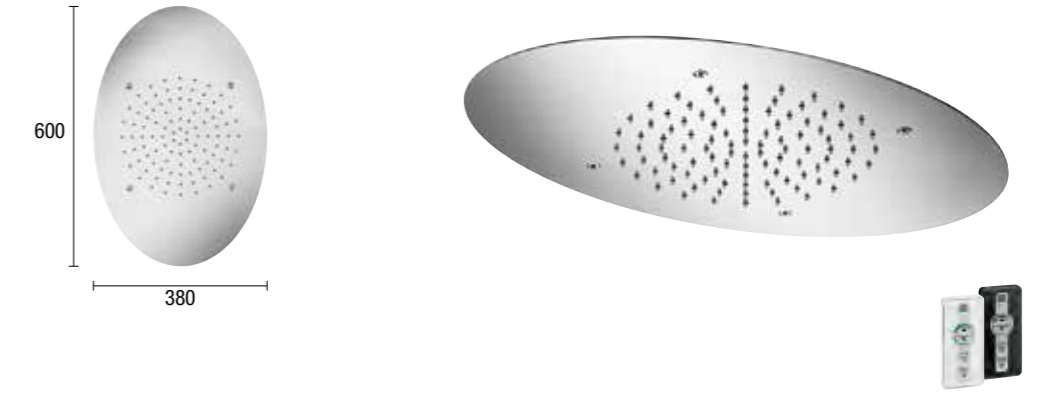

ELLIPSE CHROMOTHERAPY TEMPTATION BUILT-IN - *STAINLESS STEEL* **E044068**

ROUND CHROMOTHERAPY TEMPTATION BUILT-IN - *STAINLESS STEEL* **E044065**

IP54