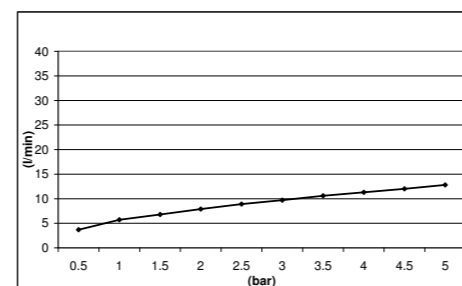

ECOAIR SYSTEM SHOWER HEADS

EcoAir ROUND EMOTION SHOWER HEAD - ABS - CHROME E044128

EcoAir ROUND EMOTION SHOWER HEAD - ABS - WHITE DIFFUSER E044128

EcoAir ROUND EMOTION SHOWER HEAD - ABS - CHROME E044127

EcoAir ROUND EMOTION SHOWER HEAD - ABS - WHITE DIFFUSER E044127