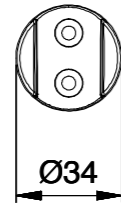

E095008 ROUND WATER OUTLET WITH STAND - BRASS

ELLIPSE WALL BRACKET - ABS E120006

E095014 EMOTION WATER OUTLET - ABS

ELLIPSE ADJUSTABLE WALL BRACKET - ABS E119004

E120007 SINTESI ZIPPED WALL BRACKET - ABS

FUNNY WALL BRACKET - ABS E120005