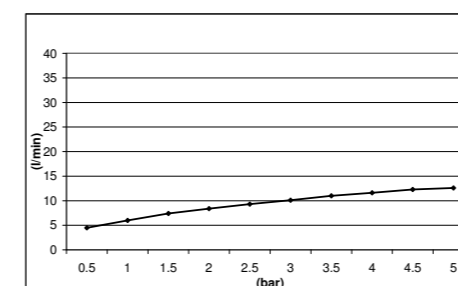

ECOAIR SYSTEM SHOWER HEADS

EcoAir ROUND EMOTION SHOWER HEAD - ABS - CHROME E044128

EcoAir ROUND EMOTION SHOWER HEAD - ABS - WHITE DIFFUSER E044128

EcoAir ROUND EMOTION SHOWER HEAD - ABS - CHROME E044127

EcoAir ROUND EMOTION SHOWER HEAD - ABS - WHITE DIFFUSER E044127