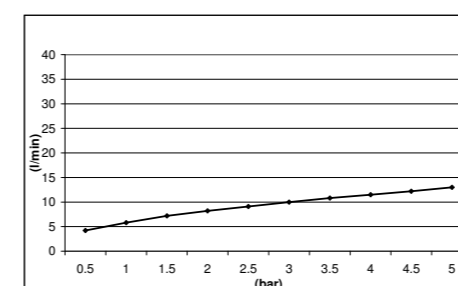

ECOAIR SYSTEM HAND SHOWERS

EcoAir EMOTION HAND SHOWER - ABS - CHROME E082046

EcoAir EMOTION HAND SHOWER - ABS - WHITE DIFFUSER E082046

EcoAir EMOTION HAND SHOWER MULTI-FUNCTION - ABS E082069

EcoAir EMOTION HAND SHOWER - ABS - CHROME E082047