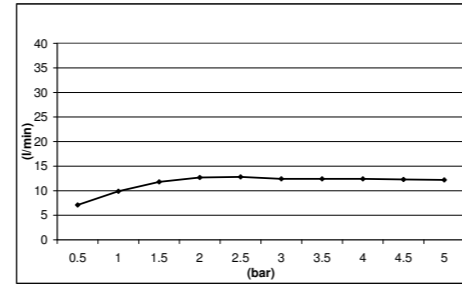

LIGHT COLORS

SQUARE CHROMOTHERAPY EMOTION FOR WALL - *BRASS* **E044093**

IP54

E044064 SQUARE CHROMOTHERAPY EMOTION FOR CEILING - BRASS

IP54

LIGHT COLORS

BLACK REMOTE CONTROL **E150005**

IP67