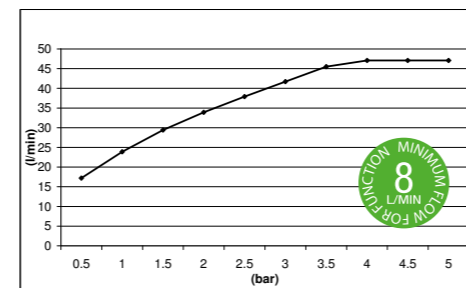

KLESSIDRA CHIC SHOWER HEAD - BRASS - CHROME E044056

E044009 ELLIPSE SHOWERHEAD - ABS - GREY DIFFUSER

MINIMUM FLOW FOR FUNCTION 8 L / MIN

E044014 RETRO SHOWER HEAD - ABS - CHROME

E044014 RETRO SHOWER HEAD - BRASS - CHROME