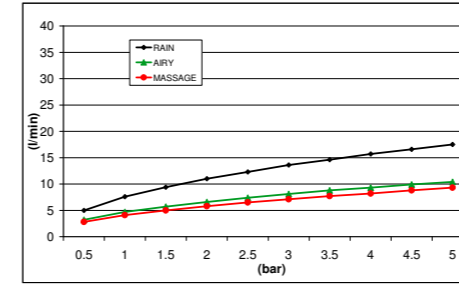

EMOTION HAND SHOWER - ABS - WHITE DIFFUSER E082027

EMOTION HAND SHOWER MULTI-FUNCTION - ABS E082051

EMOTION HAND SHOWER - ABS - CHROME E082043

E082043 EMOTION HAND SHOWER - ABS - WHITE DIFFUSER

CREAMY HAND SHOWER MULTI-FUNCTION - ABS E082066