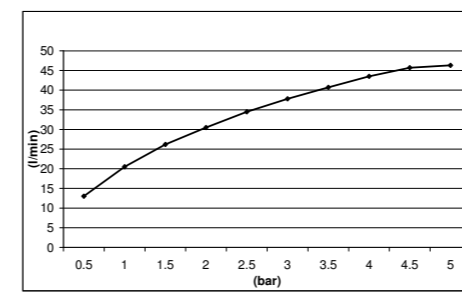

□ 500

SQUARE TEMPTATION SHOWER HEAD BUILT-IN - *STAINLESS STEEL* **E044024**

E044171 SQUARE TEMPTATION SHOWER HEAD BUILT-IN - *STAINLESS STEEL*

□ 900

SQUARE TEMPTATION SHOWER HEAD BUILT-IN - *STAINLESS STEEL* **E044067**