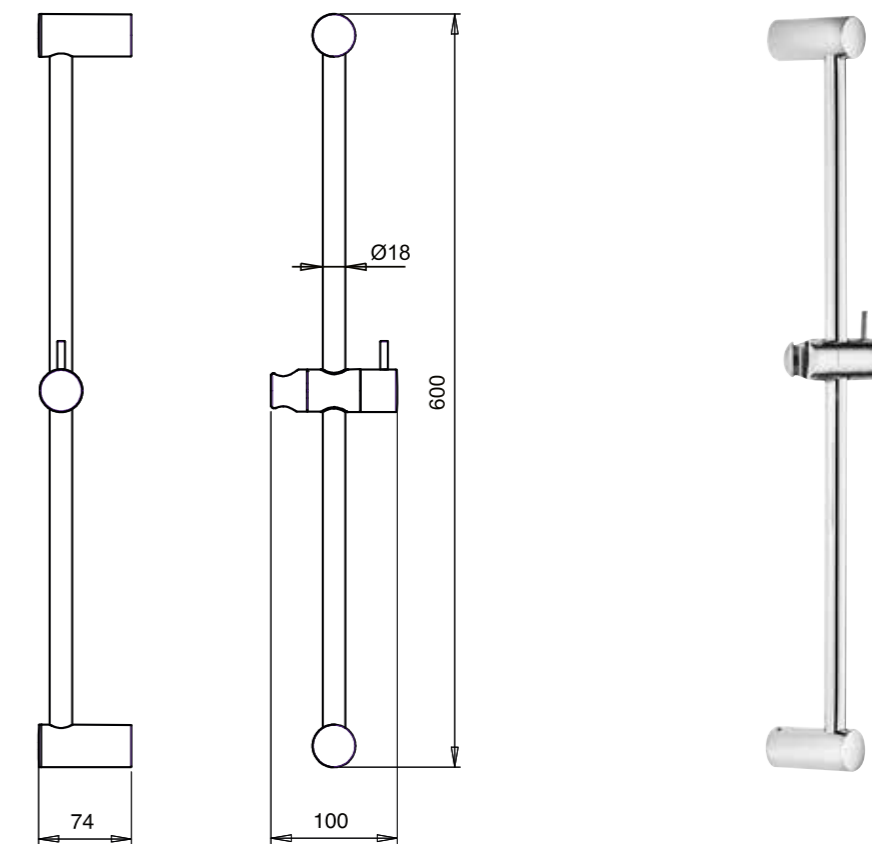

EMOTION DEEP SLIDING RAIL - L90 - BRASS / ABS **E087049**

EMOTION DEEP SLIDING RAIL - WITH INNER WATER OUTLET - L70 - BRASS / ABS **E087025**

EMOTION DEEP SLIDING RAIL - WITH INNER WATER OUTLET - L90 - BRASS / ABS **E087050**