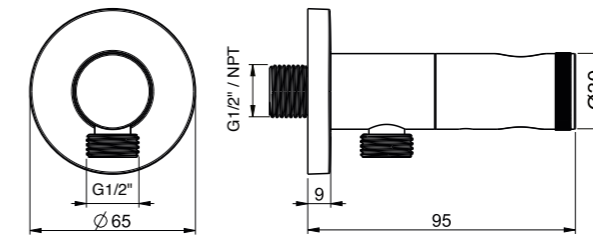

ROUND WATER OUTLET "TURN & GO" WITH STAND 2 WAYS - MILLED - BRASS E095028