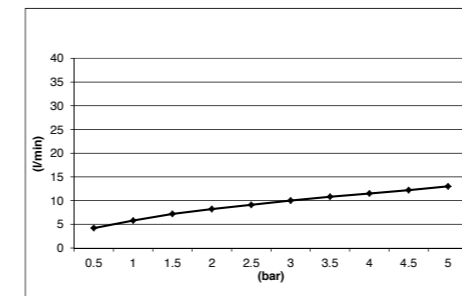

E082074 EcoAir EMOTION HAND SHOWER MULTI-FUNCTION - ABS

EcoAir CREAMY HAND SHOWER - ABS - CHROME E082076