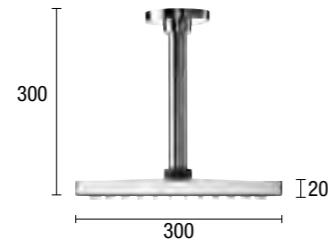

LIGHT COLORS

SQUARE CHROMOTHERAPY EMOTION FOR WALL - *BRASS* **E044093**

IP54

E044064 SQUARE CHROMOTHERAPY EMOTION FOR CEILING - BRASS

IP54

LIGHT COLORS

BLACK REMOTE CONTROL **E150005**

IP67