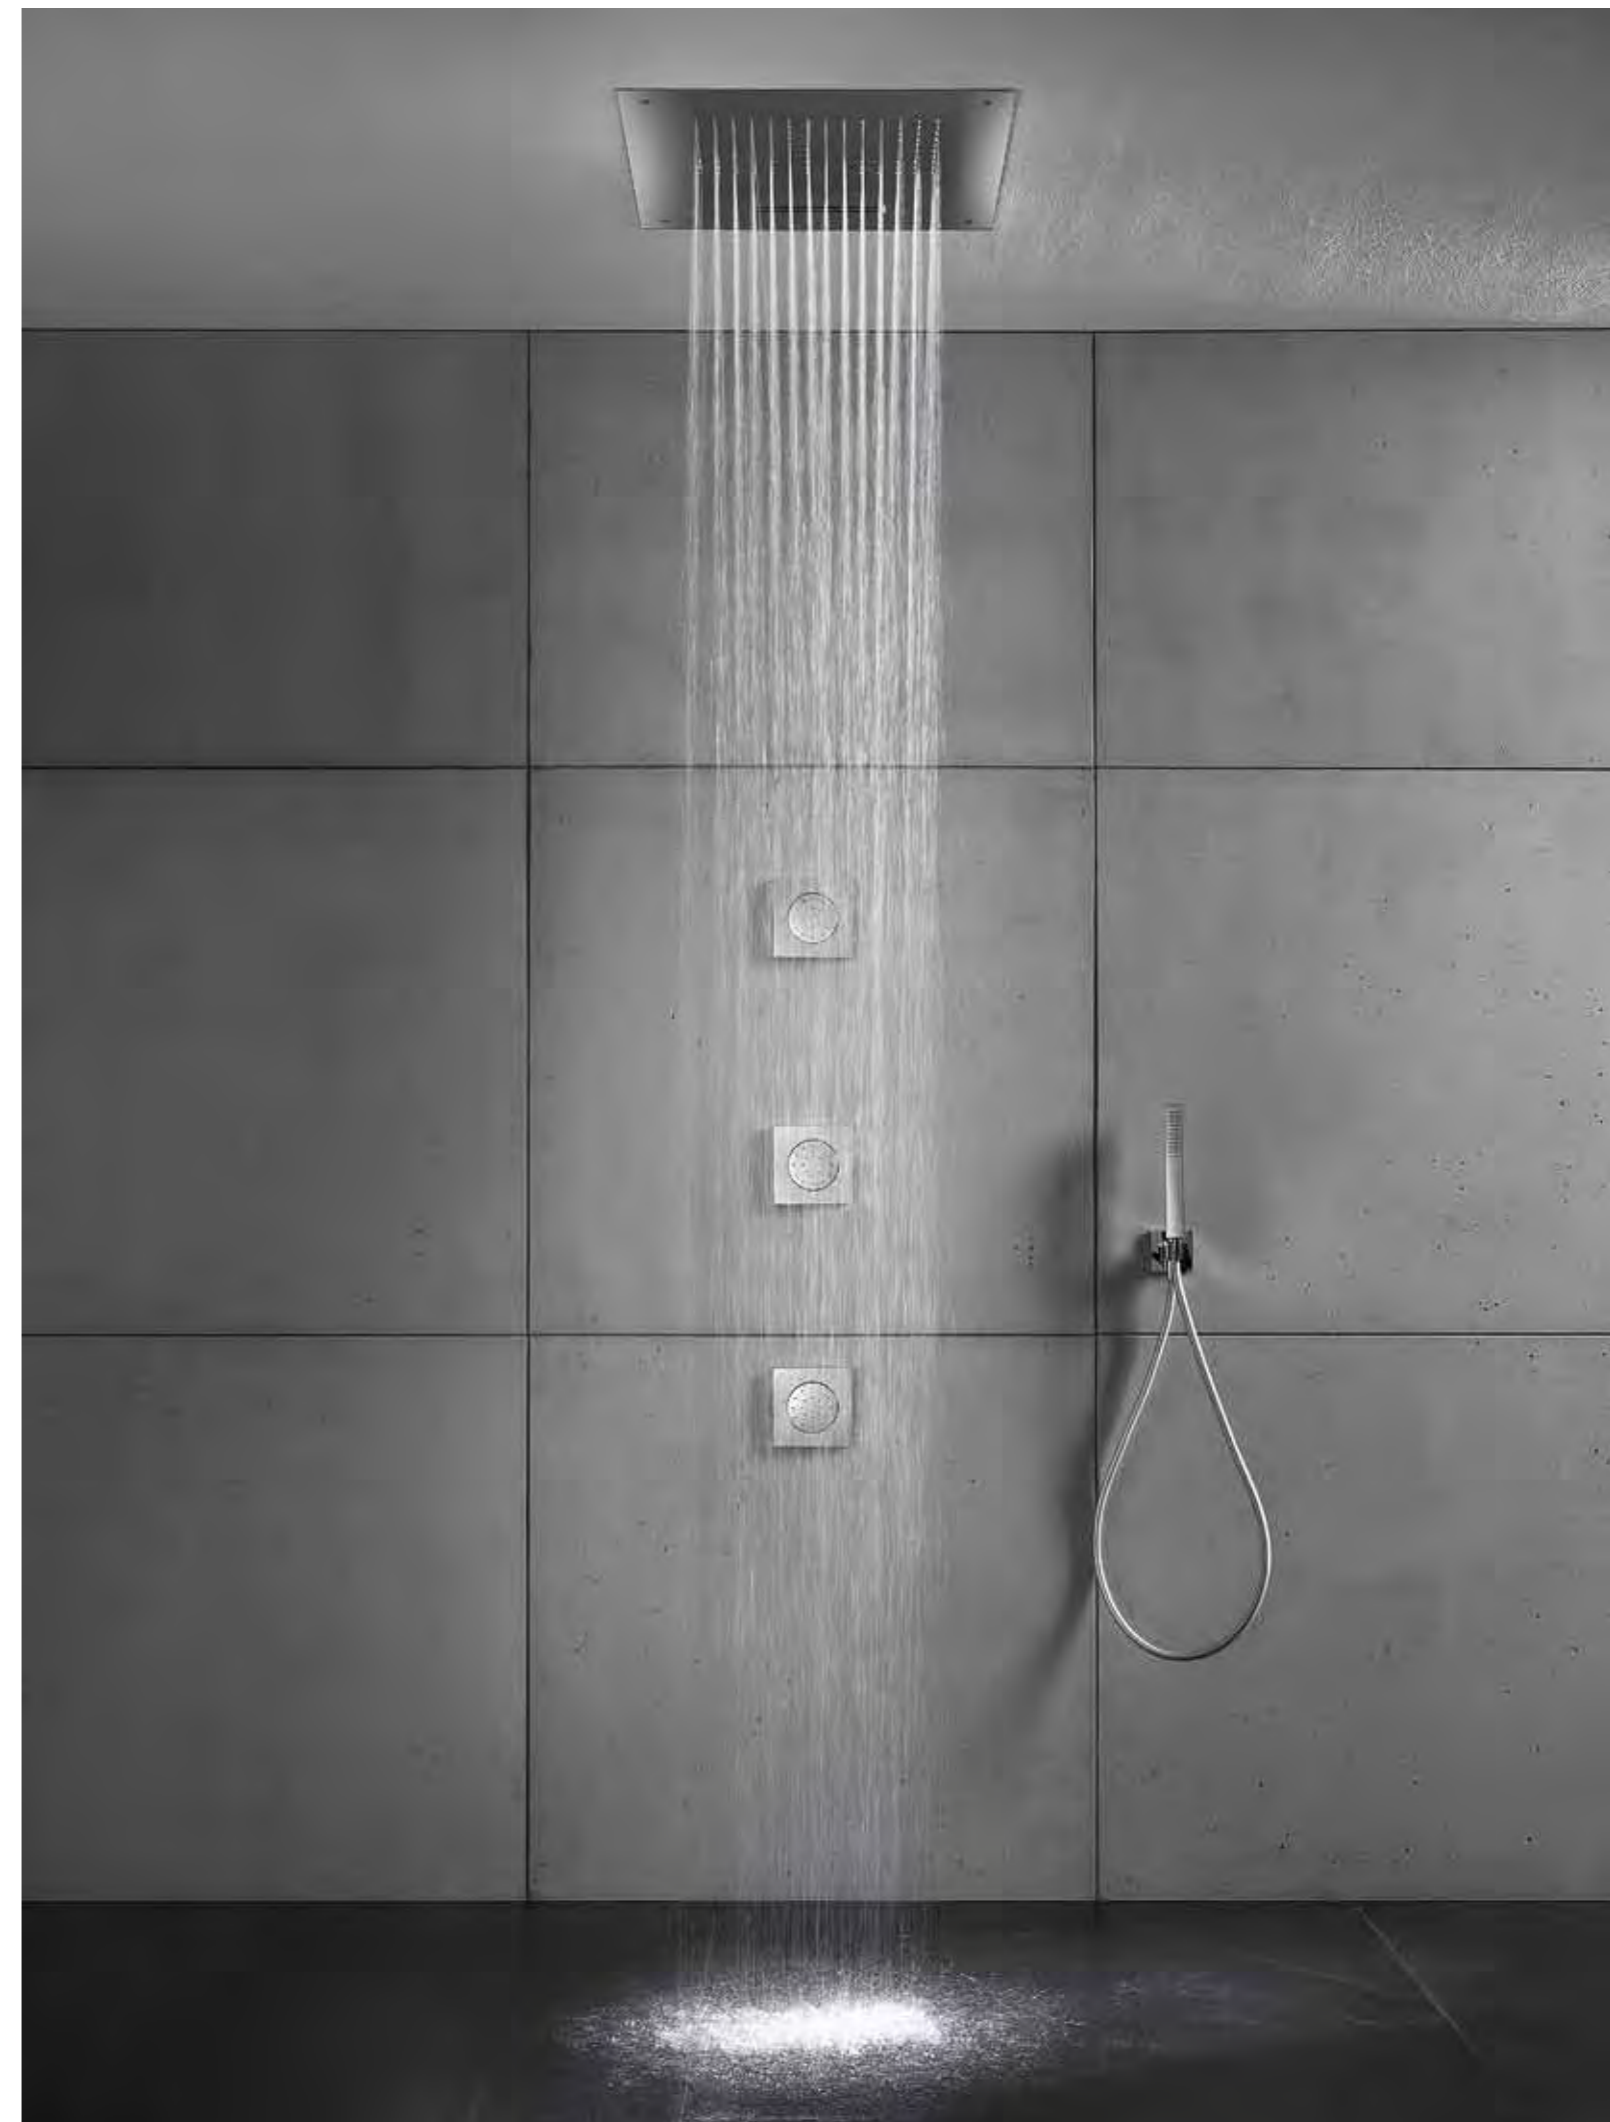

SHOWER SYSTEM [9]

E044109
SQUARE TEMPTATION XL DUAL FLOW BUILT-IN

E044085
EMOTION BODY JET SQUARE

E082008
ESPRIT CARRÉ HAND SHOWER

E095010
SQUARE WATER OUTLET WITH STAND - BRASS

C084021
SILVER FLEX - L 150 CM