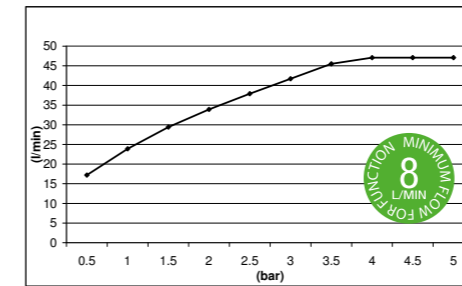

E044015 ESPRIT CARRÉ SHOWER HEAD - BRASS - GREY DIFFUSER