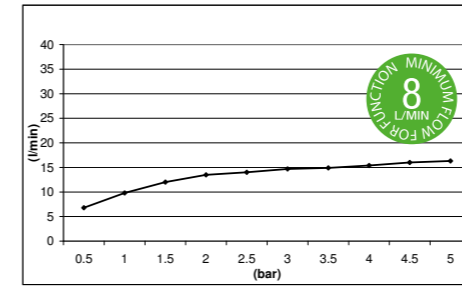

KLESSIDRA CHIC SHOWER HEAD - BRASS - CHROME E044056

E044009 ELLIPSE SHOWERHEAD - ABS - GREY DIFFUSER

MINIMUM FLOW FOR FUNCTION 8 L / MIN

E044014 RETRO SHOWER HEAD - ABS - CHROME

E044014 RETRO SHOWER HEAD - BRASS - CHROME