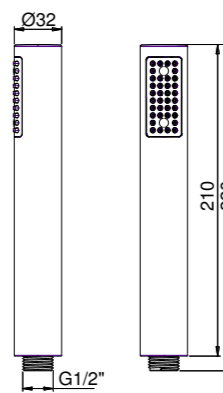

EASYBRASS HAND SHOWER - BRASS E082050

E082008 ESPRIT CARRÉ HAND SHOWER - ABS

SKINNY HAND SHOWER - ABS E082019

E082070 THIN HAND SHOWER - ABS

SINTESI HAND SHOWER - ABS E082040

BODY JETS

SPIN CREAMY BODY JET - BRASS / ABS **E044180**