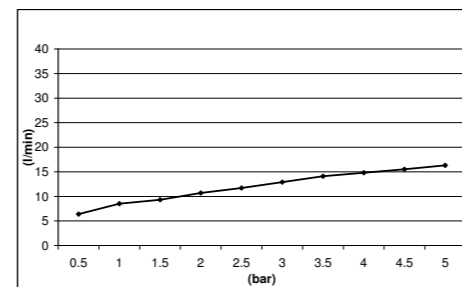

E044106 ROUND EMOTION SHOWER HEAD - ABS - WHITE DIFFUSER