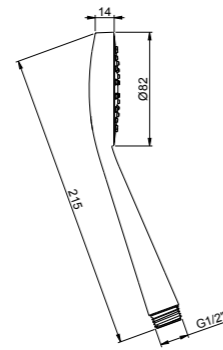

CREAMY HAND SHOWER MULTI-FUNCTION - ABS E082077

E082068 EASY 80 HAND SHOWER - ABS

KUKY HAND SHOWER - ABS E082041

E082079 EASY 80 HAND SHOWER DUAL FUNCTION - ABS

ELLIPSE HAND SHOWER - ABS E082030

E082013 FONTE HAND SHOWER - ABS