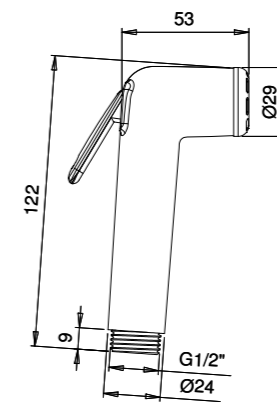

E082036 MILOS SHUT OFF - ABS

E082037 ZENAS SHUT OFF - ABS

ACCESSORIES

ROUND WATER OUTLET "TURN & GO" WITH STAND - MILLED - BRASS E095027

ROUND WATER OUTLET "TURN & GO" WITH STAND 2 WAYS - MILLED - BRASS E095028