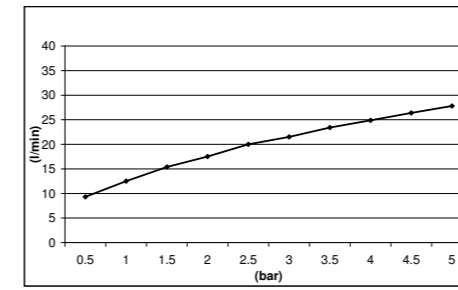

E087042 SINTESI PLUS SLIDING RAIL - BRASS / ABS

LUXUS SLIDING RAIL - BRASS / ABS E087002

E087001 SINTESI SLIDING RAIL - BRASS / ABS

EKO SLIDING RAIL - BRASS / ABS E087006

HAND SHOWERS

EMOTION HAND SHOWER - ABS - CHROME E082027