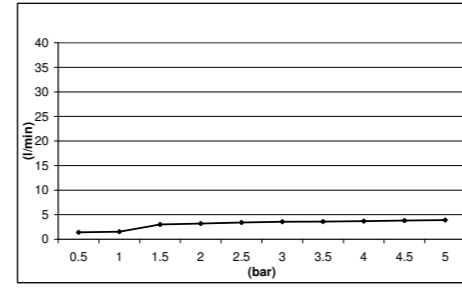

SPIN SQUARE BODY JET - BRASS / ABS **E044177**

SPIN KUKY BODY JET - BRASS / ABS **E044178**

SPIN ROUND BODY JET - BRASS / ABS **E044179**

E044085 EMOTION BODY JET SQUARE - BRASS / ABS

ROUND BODY JET - BRASS / ABS **E044034**