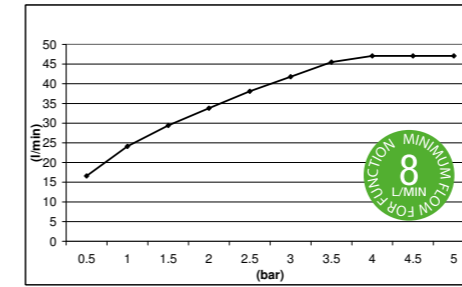

E044075 ROUND EMOTION SHOWER HEAD - ABS

E044076 ROUND EMOTION SHOWER HEAD - BRASS

ROUND EMOTION SHOWER HEAD - STAINLESS STEEL **E044074**

E044020 CARRÉ ZIPPED SHOWER HEAD - ABS - CHROME

TOUCH SHOWER HEAD - ABS - CHROME **E044011**