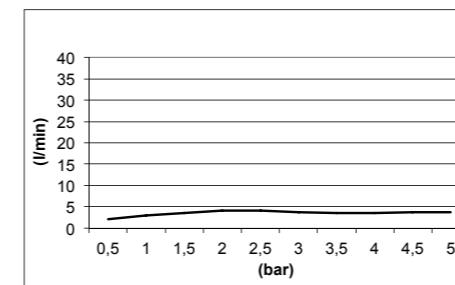

EASYBRASS HAND SHOWER - BRASS E082050

E082008 ESPRIT CARRÉ HAND SHOWER - ABS

SKINNY HAND SHOWER - ABS E082019

E082070 THIN HAND SHOWER - ABS

SINTESI HAND SHOWER - ABS E082040

BODY JETS

SPIN CREAMY BODY JET - BRASS / ABS **E044180**