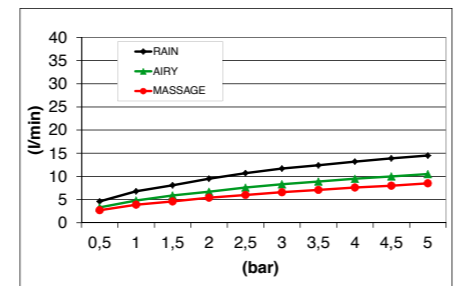

E044169 ROUND EMOTION SHOWER HEAD MULTI-FUNCTION - ABS