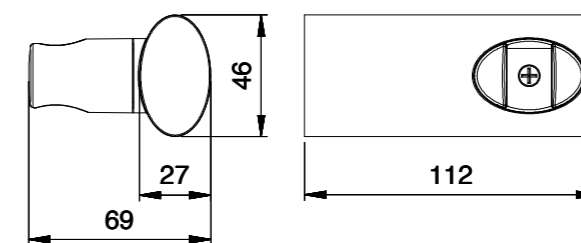

E095014 EMOTION WATER OUTLET - ABS