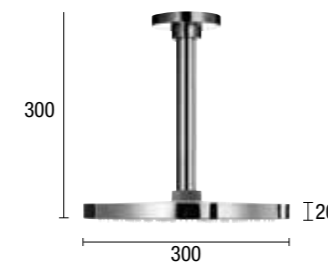

E044092 ROUND CHROMOTHERAPY EMOTION FOR WALL - BRASS

IP54

LIGHT COLORS

WHITE REMOTE CONTROL **E150006**

IP67

E044063 ROUND CHROMOTHERAPY EMOTION FOR CEILING - BRASS

IP54

LIGHT COLORS