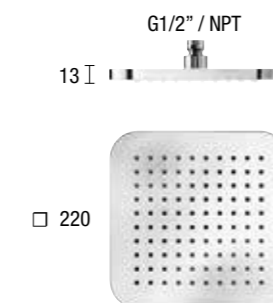

EASY 80 SHOWER HEAD DUAL FUNCTION - *ABS* **E044195**

E044181 SQUARE CREAMY SHOWER HEAD - *ABS*

ROUND EMOTION SHOWER HEAD - *ABS - CHROME* **E044038**

E044099 KUKY SHOWER HEAD - *ABS - CHROME*

E044095 KUKY SHOWER HEAD - *BRASS - CHROME*