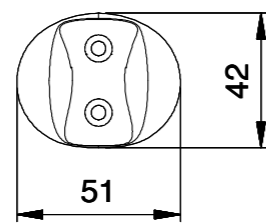

E120001 OBIWAN WALL BRACKET - ABS