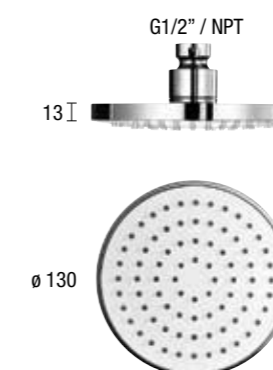

ECOAIR SYSTEM SHOWER HEADS

EcoAir ROUND EMOTION SHOWER HEAD - ABS - CHROME E044128

EcoAir ROUND EMOTION SHOWER HEAD - ABS - WHITE DIFFUSER E044128

EcoAir ROUND EMOTION SHOWER HEAD - ABS - CHROME E044127

EcoAir ROUND EMOTION SHOWER HEAD - ABS - WHITE DIFFUSER E044127