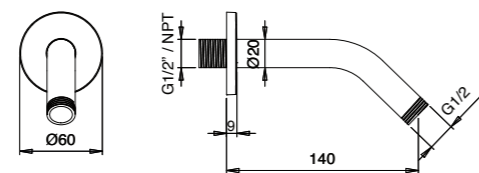

E021058 SHORT ARM WITH ROUND ROSE - BRASS