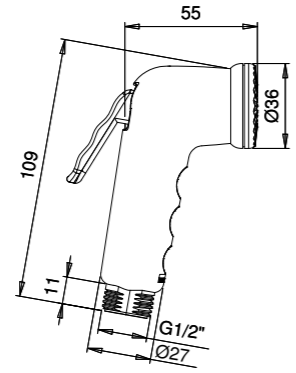

E082036 MILOS SHUT OFF - ABS

E082037 ZENAS SHUT OFF - ABS

ACCESSORIES

ROUND WATER OUTLET "TURN & GO" WITH STAND - MILLED - BRASS E095027

ROUND WATER OUTLET "TURN & GO" WITH STAND 2 WAYS - MILLED - BRASS E095028