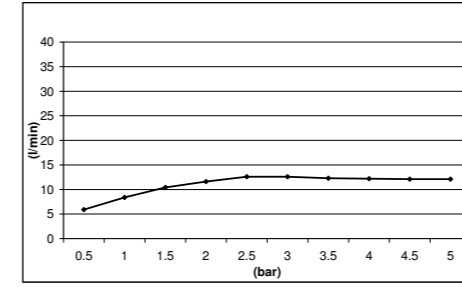

□ 500

SQUARE TEMPTATION SHOWER HEAD BUILT-IN - *STAINLESS STEEL* **E044024**

E044171 SQUARE TEMPTATION SHOWER HEAD BUILT-IN - *STAINLESS STEEL*

□ 900

SQUARE TEMPTATION SHOWER HEAD BUILT-IN - *STAINLESS STEEL* **E044067**