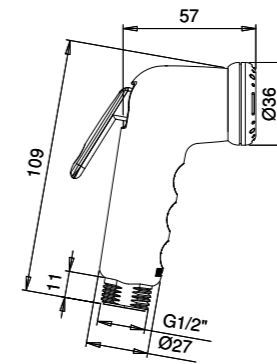

SHUT OFF

DEIRA SHUT OFF - ABS **E082033**