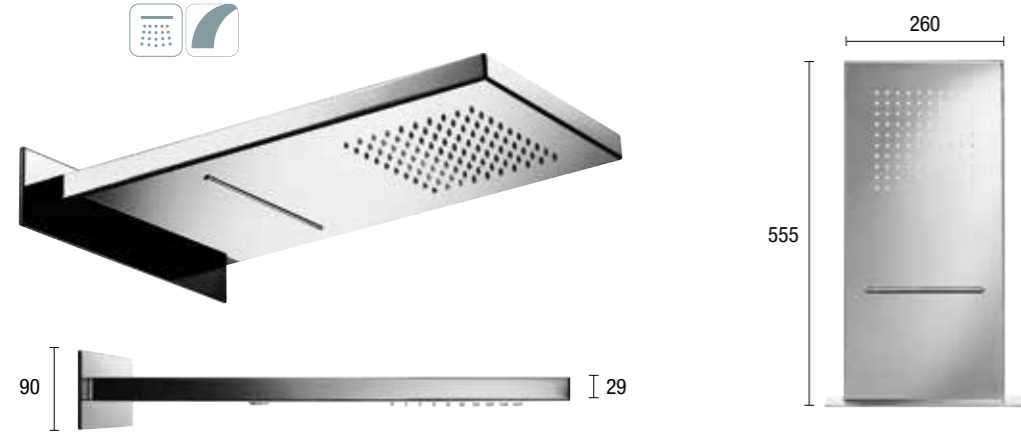

E044107 KUKY XL SHOWER HEAD DUAL FLOW - STAINLESS STEEL