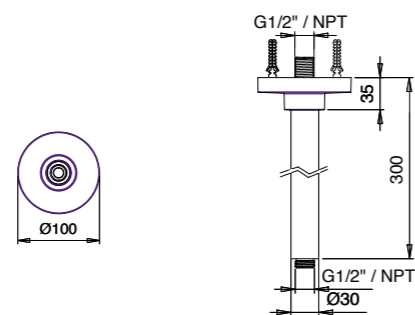

E021054 EMOTION REINFORCED ARM - SQUARE - BRASS

E021050 EMOTION REINFORCED ARM - ROUND - BRASS

EMOTION REINFORCED ARM - ROUND - BRASS E021056

EMOTION REINFORCED ARM - ROUND - BRASS E021057