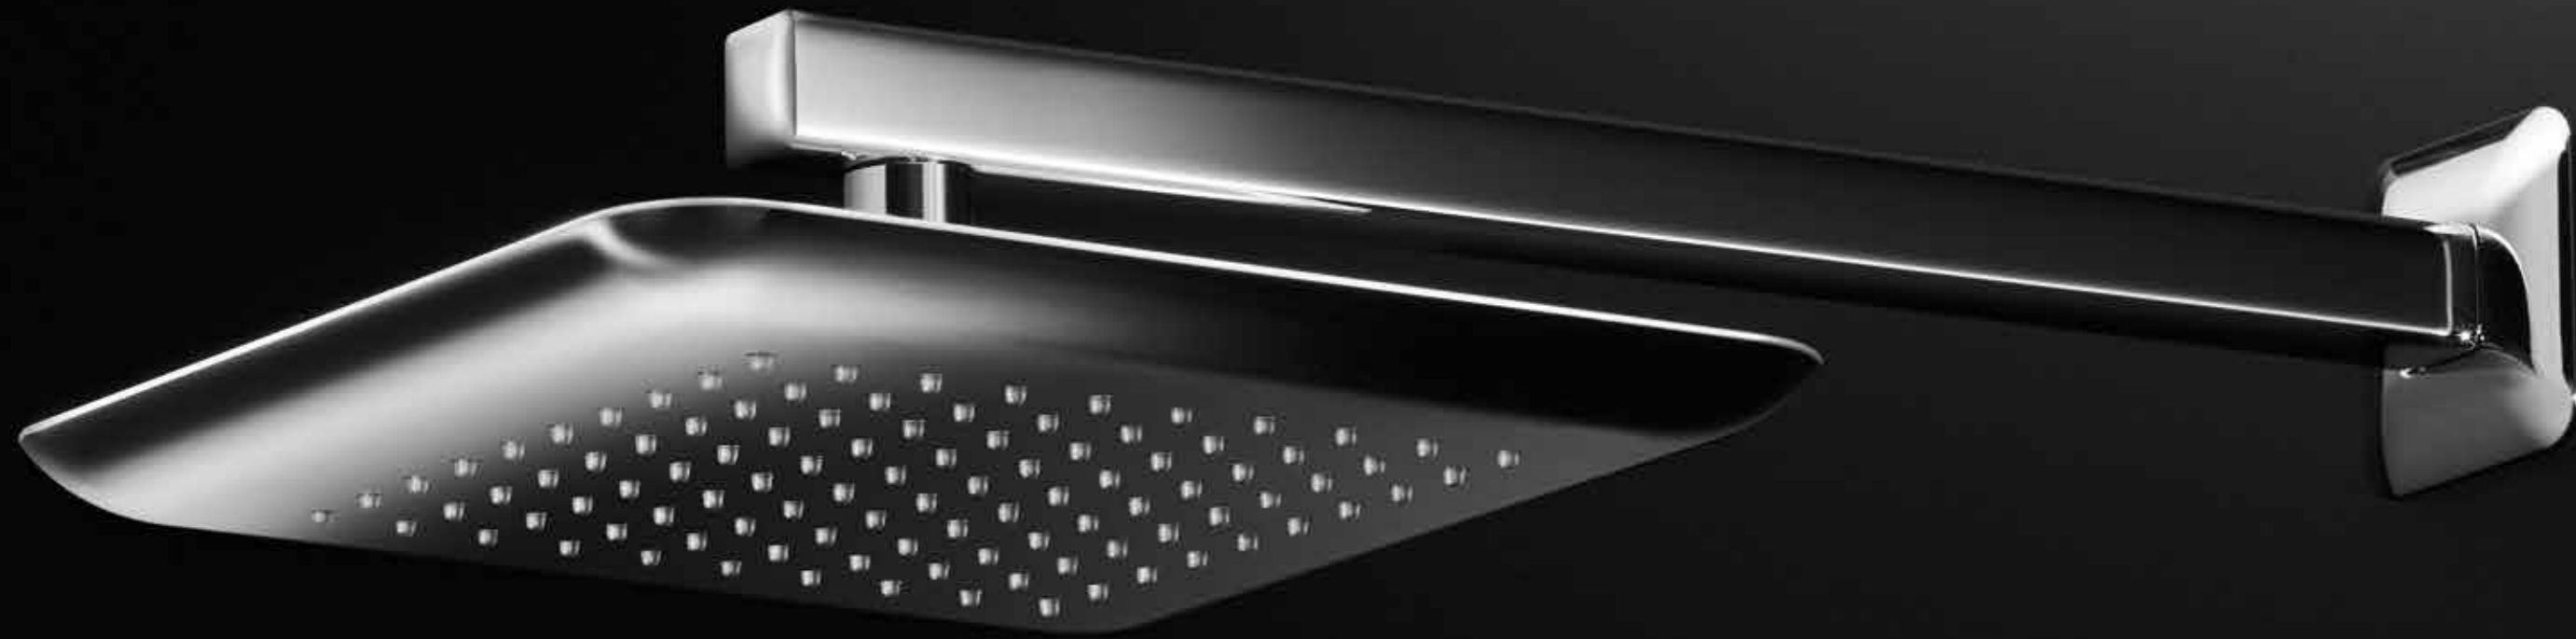

E044181
SQUARE CREAMY SHOWER HEAD

E021084
CREAMY ARM

E044180
SPIN CREAMY BODY JET

E082075
CREAMY HAND SHOWER

E095025
CREAMY WATER OUTLET WITH STAND - BRASS

C084021
SILVER FLEX - L150 CM

E044181
SQUARE CREAMY SHOWER HEAD