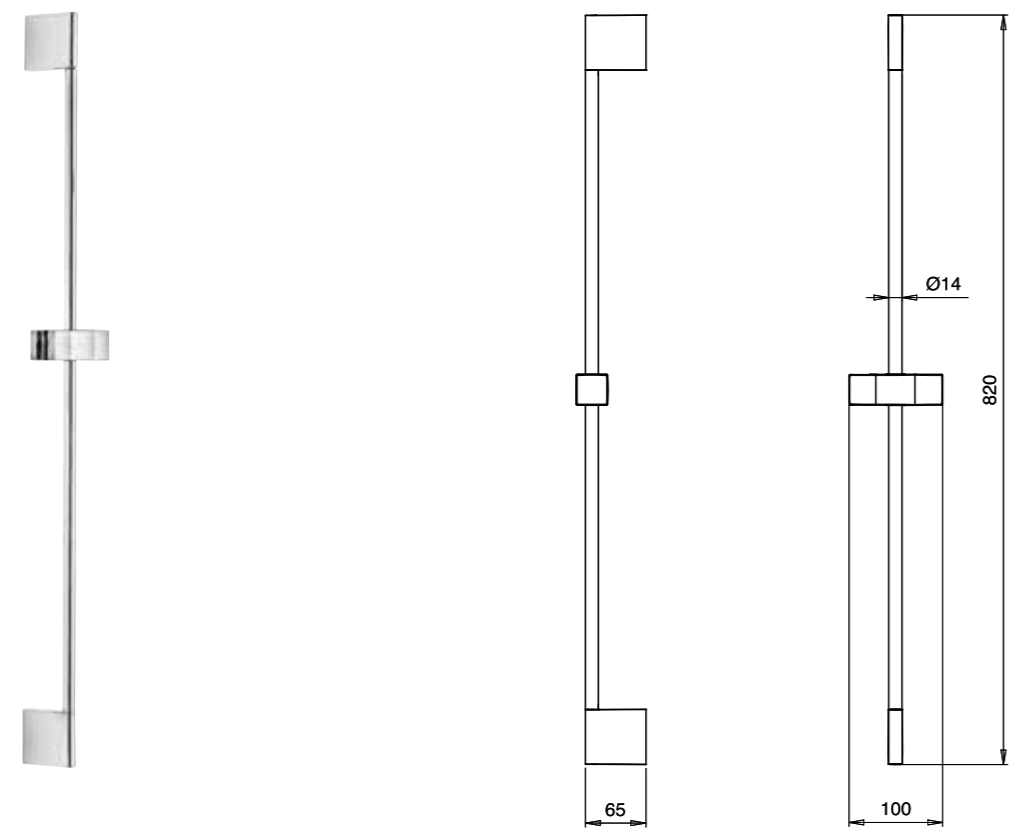

EMOTION DEEP SLIDING RAIL - L90 - BRASS / ABS **E087049**

EMOTION DEEP SLIDING RAIL - WITH INNER WATER OUTLET - L70 - BRASS / ABS **E087025**

EMOTION DEEP SLIDING RAIL - WITH INNER WATER OUTLET - L90 - BRASS / ABS **E087050**