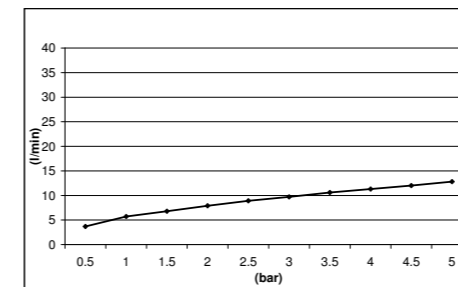

ECOAIR SYSTEM HAND SHOWERS