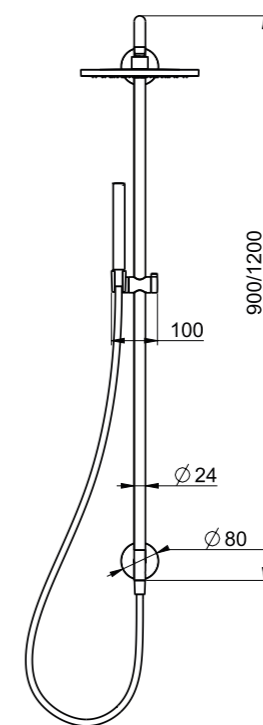

FLUID SHOWER COLUMN SET WITH EXTERNAL WATER INLET - BRASS L 900 **E170005** L1200 **E170006**