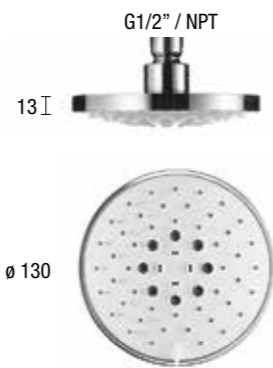

E044169 ROUND EMOTION SHOWER HEAD MULTI-FUNCTION - ABS