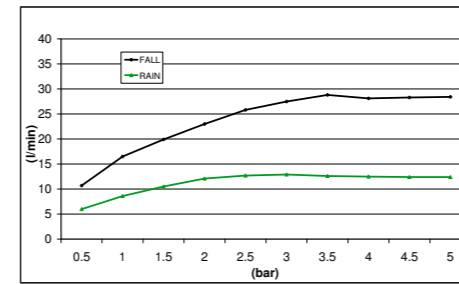

IP54

E044111 RECTANGULAR CHROMOTHERAPY TEMPTATION XXL DUAL FLOW BUILT-IN - *STAINLESS STEEL*

IP54

LIGHT COLORS

LIGHT COLORS

ROUND CHROMOTHERAPY TEMPTATION BUILT-IN - *STAINLESS STEEL* **E044065**

IP54

E044083 RECTANGULAR CHROMOTHERAPY TEMPTATION BUILT-IN - *STAINLESS STEEL*