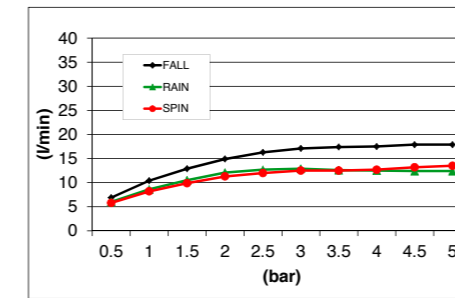

TEMOTION SHOWER HEAD TRIPLE FLOW BUILT-IN - STAINLESS STEEL E044140