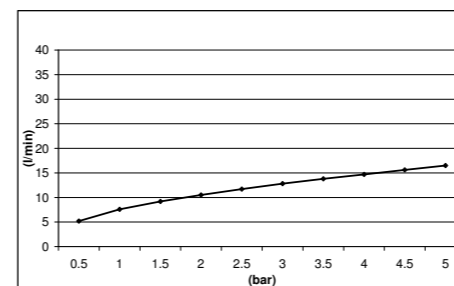

EASY 80 SHOWER HEAD DUAL FUNCTION - *ABS* **E044195**

E044181 SQUARE CREAMY SHOWER HEAD - *ABS*

ROUND EMOTION SHOWER HEAD - *ABS - CHROME* **E044038**

E044099 KUKY SHOWER HEAD - *ABS - CHROME*

E044095 KUKY SHOWER HEAD - *BRASS - CHROME*