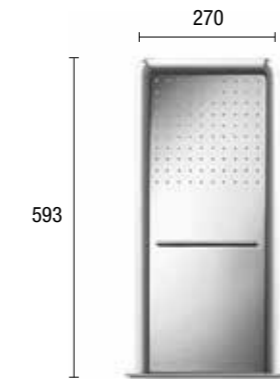

E044170 ROUND TEMPTATION SHOWER HEAD BUILT-IN - STAINLESS STEEL

SLIM CREAMY SHOWER HEAD DUAL FLOW - STAINLESS STEEL **E044191**

E044048 ROUND TEMPTATION SHOWER HEAD BUILT-IN - STAINLESS STEEL

SLIM SOFT SQUARE SHOWER HEAD DUAL FLOW - STAINLESS STEEL **E044194**