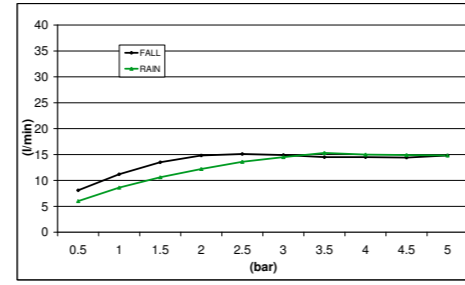

E044107 KUKY XL SHOWER HEAD DUAL FLOW - STAINLESS STEEL