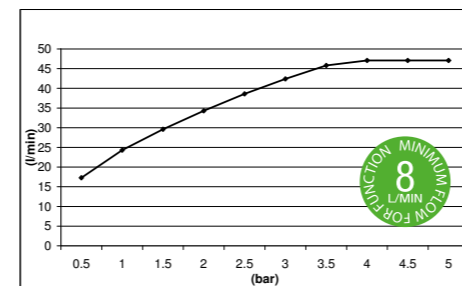

E044015 ESPRIT CARRÉ SHOWER HEAD - BRASS - CHROME