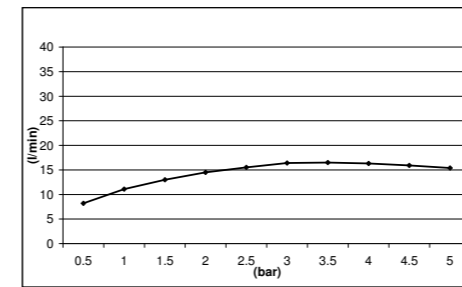

E044106 ROUND EMOTION SHOWER HEAD - ABS - WHITE DIFFUSER