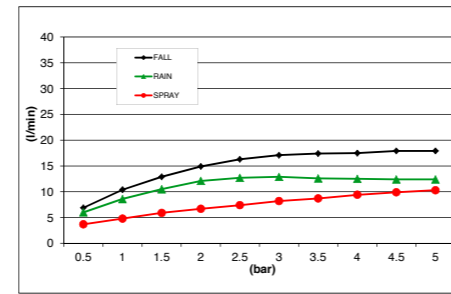

□ 300

EASY LIGHT TEMPTATION BUILT-IN - *STAINLESS STEEL* **E044172**

E044139 TEMOTION CHROMOTHERAPY TRIPLE FLOW BUILT-IN - *STAINLESS STEEL*

IP54

LIGHT COLORS

LIGHT COLORS

ELLIPSE CHROMOTHERAPY TEMPTATION BUILT-IN - *STAINLESS STEEL* **E044068**