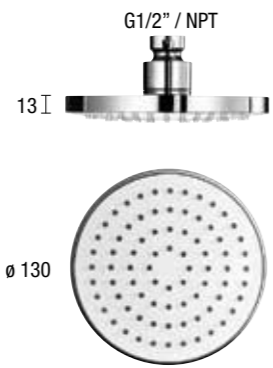

E044106 ROUND EMOTION SHOWER HEAD - ABS - WHITE DIFFUSER