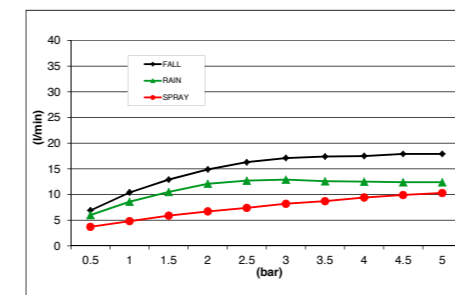

FLUID SHOWER COLUMN SET WITH EXTERNAL WATER INLET - BRASS L 900 **E170005** L1200 **E170006**

SHOWER HEADS

SPIN TEMPTATION MULTI-FUNCTION BUILT-IN - STAINLESS STEEL E044189

TEMOTION SHOWER HEAD TRIPLE FLOW BUILT-IN - STAINLESS STEEL E044140