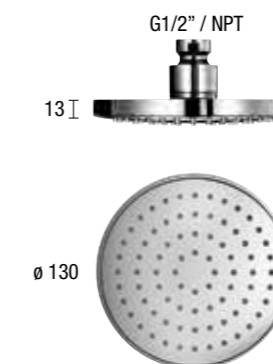

ECOAIR SYSTEM SHOWER HEADS

EcoAir ROUND EMOTION SHOWER HEAD - ABS - CHROME E044128

EcoAir ROUND EMOTION SHOWER HEAD - ABS - WHITE DIFFUSER E044128

EcoAir ROUND EMOTION SHOWER HEAD - ABS - CHROME E044127

EcoAir ROUND EMOTION SHOWER HEAD - ABS - WHITE DIFFUSER E044127