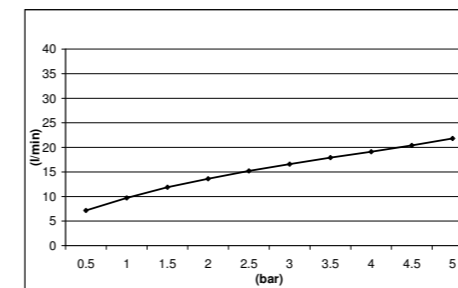

E082070 THIN HAND SHOWER - ABS