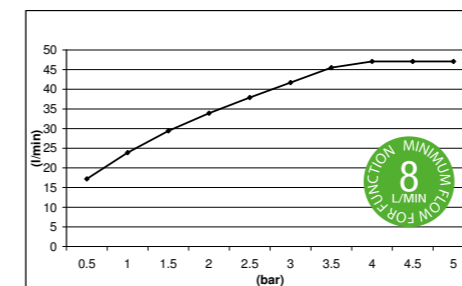

E044015 ESPRIT CARRÉ SHOWER HEAD - BRASS - CHROME