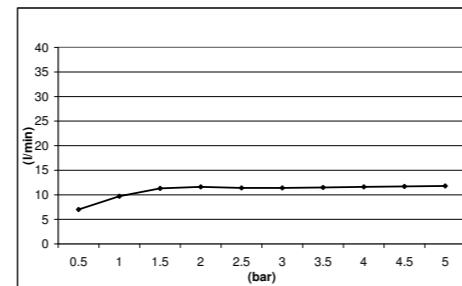

E044092 ROUND CHROMOTHERAPY EMOTION FOR WALL - BRASS

IP54

LIGHT COLORS

WHITE REMOTE CONTROL **E150006**

IP67

E044063 ROUND CHROMOTHERAPY EMOTION FOR CEILING - BRASS

IP54

LIGHT COLORS