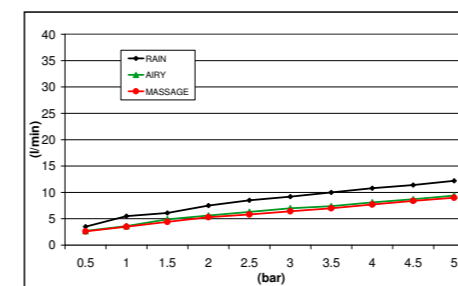

ECOAIR SYSTEM HAND SHOWERS