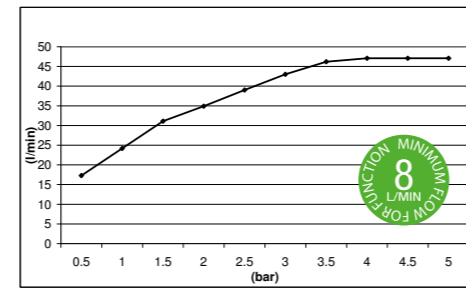

KLESSIDRA CHIC SHOWER HEAD - BRASS - CHROME E044056

E044009 ELLIPSE SHOWERHEAD - ABS - GREY DIFFUSER

MINIMUM FLOW FOR FUNCTION 8 L / MIN

E044014 RETRO SHOWER HEAD - ABS - CHROME

E044014 RETRO SHOWER HEAD - BRASS - CHROME