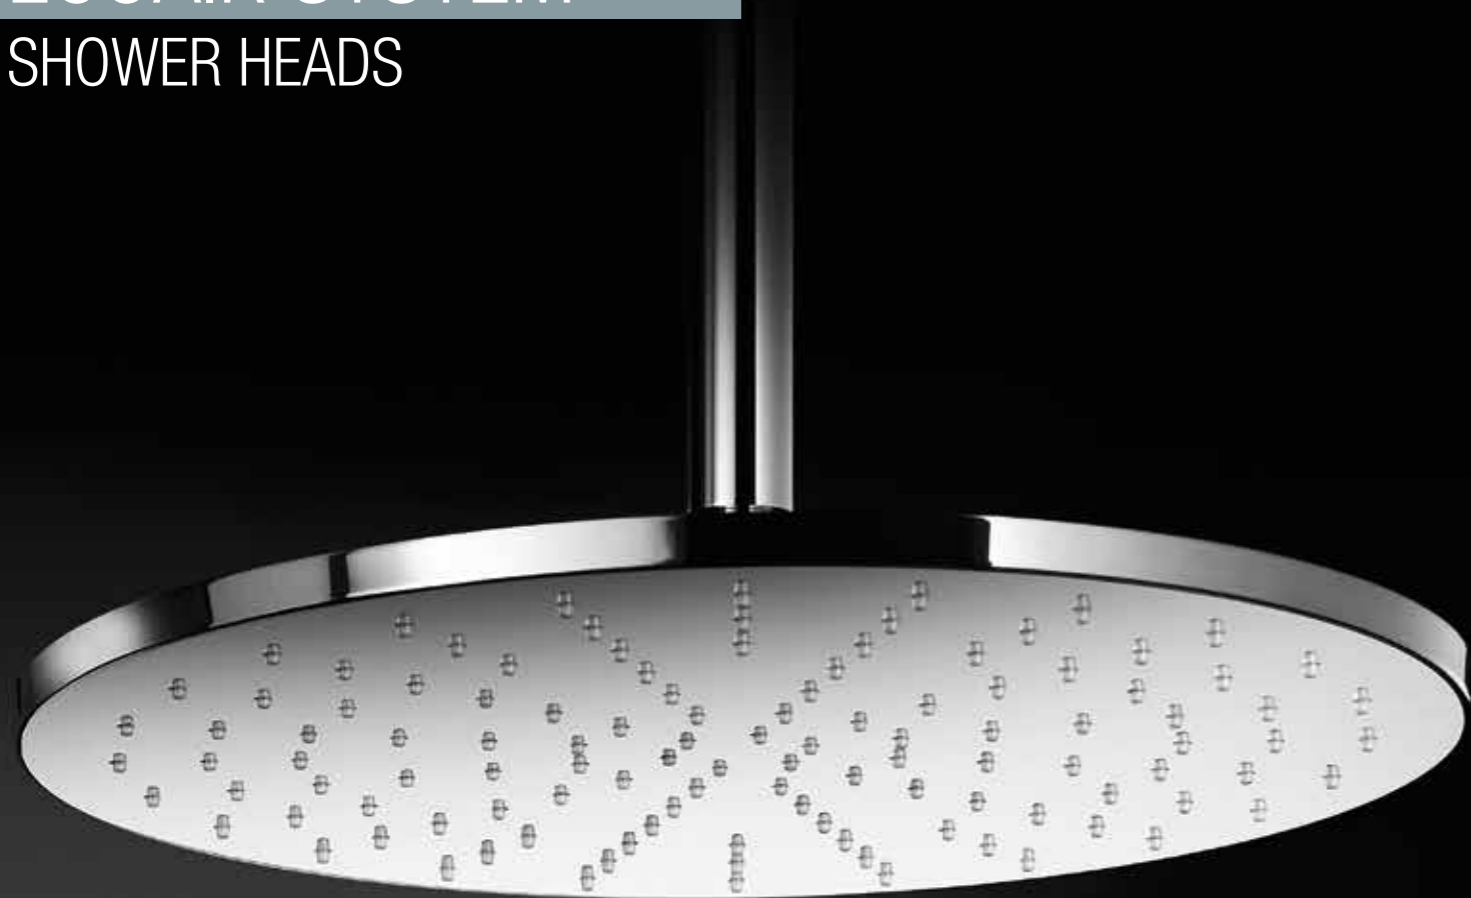

ECOAIR SYSTEM SHOWER HEADS

EcoAir ROUND EMOTION SHOWER HEAD - ABS - CHROME E044128

EcoAir ROUND EMOTION SHOWER HEAD - ABS - WHITE DIFFUSER E044128

EcoAir ROUND EMOTION SHOWER HEAD - ABS - CHROME E044127

EcoAir ROUND EMOTION SHOWER HEAD - ABS - WHITE DIFFUSER E044127