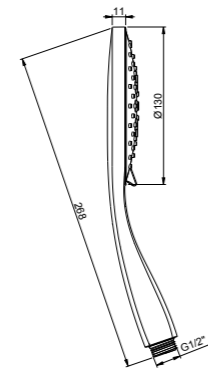

E082074 EcoAir EMOTION HAND SHOWER MULTI-FUNCTION - ABS

EcoAir CREAMY HAND SHOWER - ABS - CHROME E082076