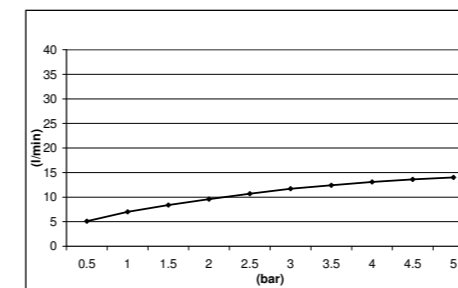

ECOAIR SYSTEM SHOWER HEADS

EcoAir ROUND EMOTION SHOWER HEAD - ABS - CHROME E044128

EcoAir ROUND EMOTION SHOWER HEAD - ABS - WHITE DIFFUSER E044128

EcoAir ROUND EMOTION SHOWER HEAD - ABS - CHROME E044127

EcoAir ROUND EMOTION SHOWER HEAD - ABS - WHITE DIFFUSER E044127