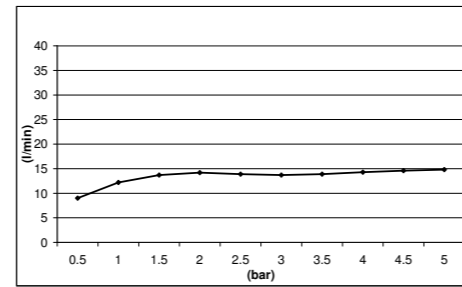

SQUARE EMOTION SHOWER HEAD - STAINLESS STEEL **E044070**

E044071 SQUARE EMOTION SHOWER HEAD - *STAINLESS STEEL*

EASY 80 SHOWER HEAD - *ABS* **E044188**

E044082 RECTANGULAR EMOTION SHOWER HEAD - *STAINLESS STEEL*