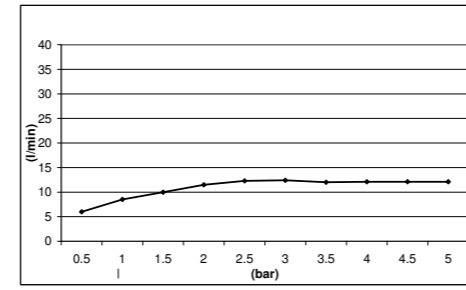

E044170 ROUND TEMPTATION SHOWER HEAD BUILT-IN - STAINLESS STEEL