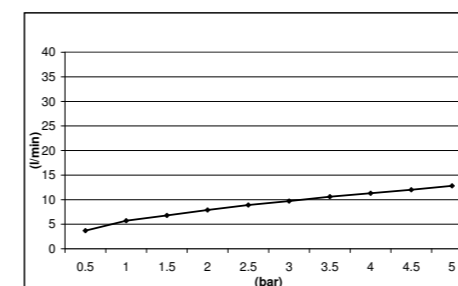

ECOAIR SYSTEM HAND SHOWERS