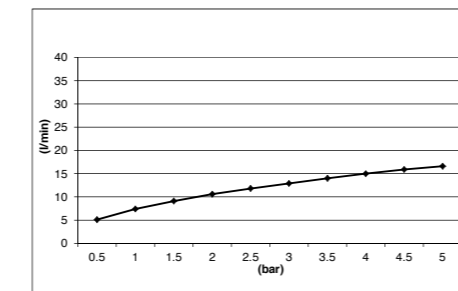

EASYBRASS HAND SHOWER - BRASS E082050

E082008 ESPRIT CARRÉ HAND SHOWER - ABS

SKINNY HAND SHOWER - ABS E082019

E082070 THIN HAND SHOWER - ABS

SINTESI HAND SHOWER - ABS E082040

BODY JETS

SPIN CREAMY BODY JET - BRASS / ABS **E044180**