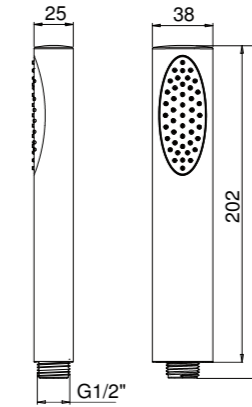

CREAMY HAND SHOWER MULTI-FUNCTION - ABS E082077

E082068 EASY 80 HAND SHOWER - ABS

KUKY HAND SHOWER - ABS E082041

E082079 EASY 80 HAND SHOWER DUAL FUNCTION - ABS

ELLIPSE HAND SHOWER - ABS E082030

E082013 FONTE HAND SHOWER - ABS