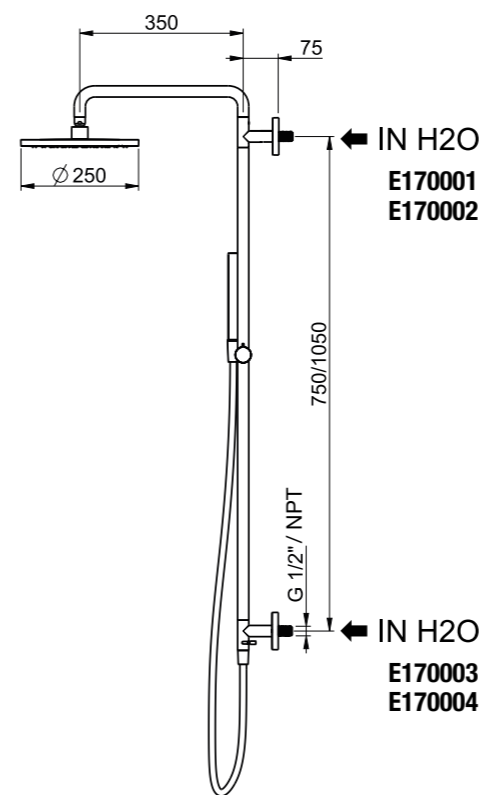

TRANSFORMER FOR CHROMOTHERAPY **C097005**

IP67

SHOWER COLUMNS FLUID

FLUID SHOWER COLUMN SET WITH UPPER WATER INLET - BRASS L 900 **E170001** L1200 **E170002**
 FLUID SHOWER COLUMN SET WITH LOWER WATER INLET - BRASS L 900 **E170003** L1200 **E170004**