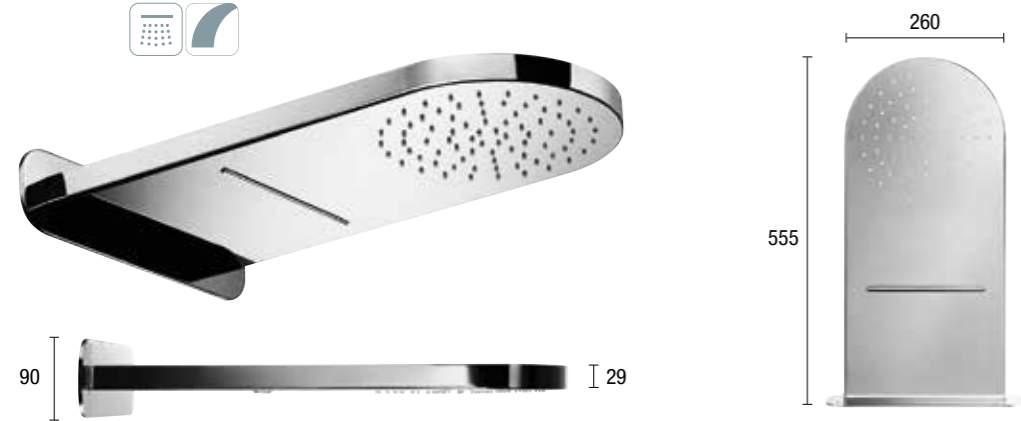

E044036 COMFORT SHOWERHEAD - STAINLESS STEEL