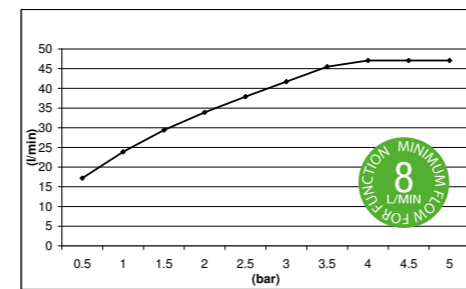

E044014 RETRO SHOWER HEAD - BRASS - GREY DIFFUSER