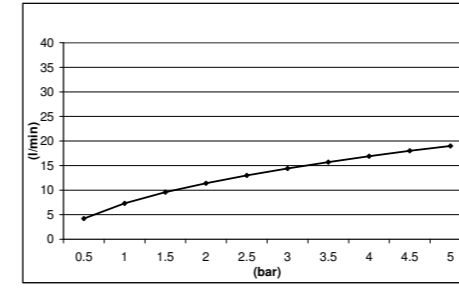

SPIN SQUARE BODY JET - BRASS / ABS **E044177**

SPIN KUKY BODY JET - BRASS / ABS **E044178**

SPIN ROUND BODY JET - BRASS / ABS **E044179**

E044085 EMOTION BODY JET SQUARE - BRASS / ABS

ROUND BODY JET - BRASS / ABS **E044034**