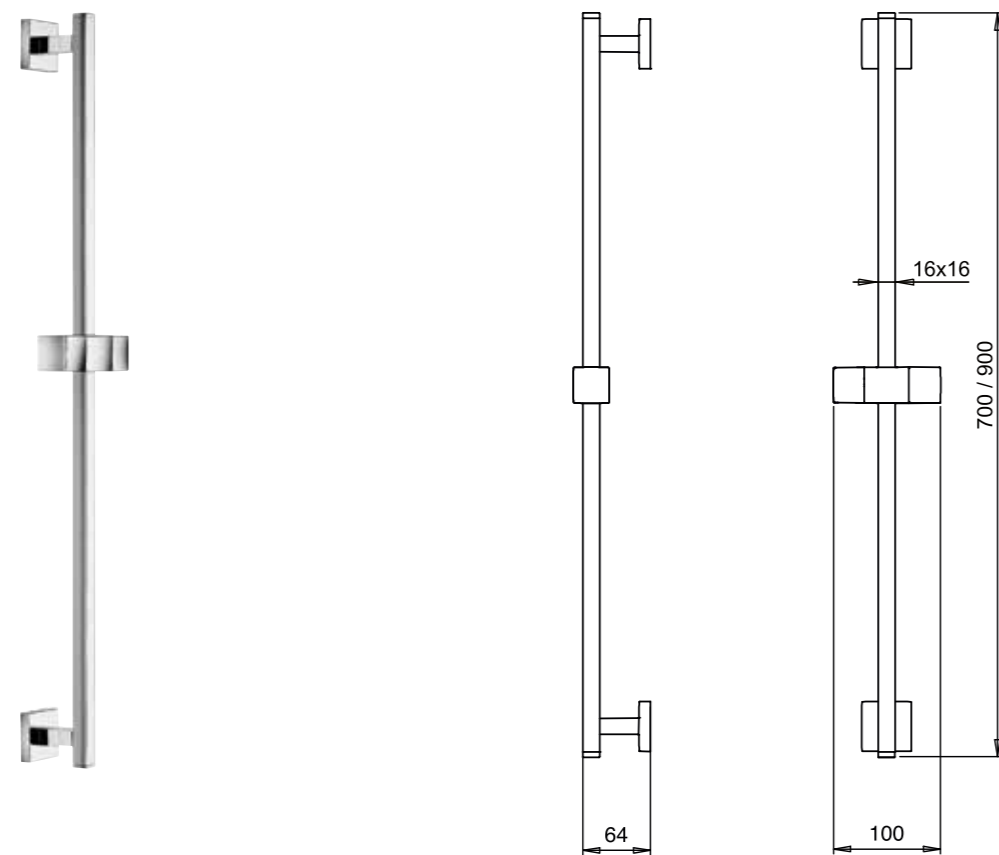

EMOTION DEEP SLIDING RAIL - L90 - BRASS / ABS **E087049**

EMOTION DEEP SLIDING RAIL - WITH INNER WATER OUTLET - L70 - BRASS / ABS **E087025**

EMOTION DEEP SLIDING RAIL - WITH INNER WATER OUTLET - L90 - BRASS / ABS **E087050**