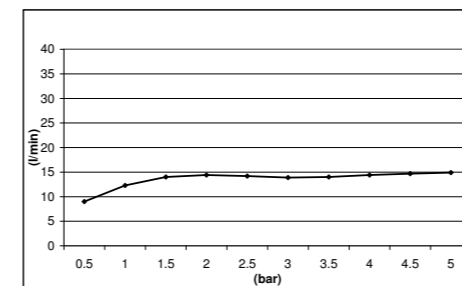

E044169 ROUND EMOTION SHOWER HEAD MULTI-FUNCTION - ABS