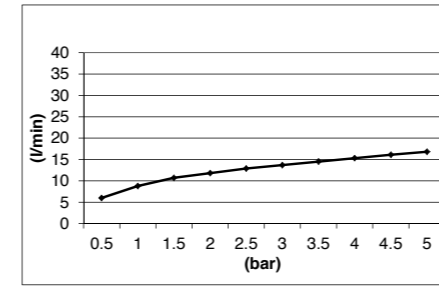

E044082 RECTANGULAR EMOTION SHOWER HEAD - *STAINLESS STEEL*