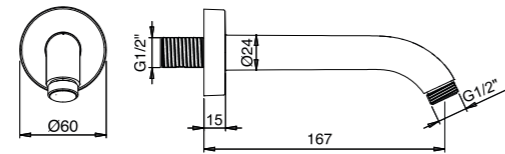

Non conforme per norme CSA-ASME

SQUARE ARM WITH SQUARE ROSE - BRASS E021061

SQUARE ARM WITH KUKY ROSE - BRASS E021066

E021058 SHORT ARM WITH ROUND ROSE - BRASS

ROUND ARM WITH ROUND ROSE - BRASS E021060