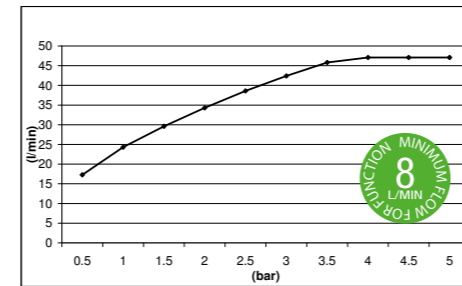

E044015 ESPRIT CARRÉ SHOWER HEAD - BRASS - GREY DIFFUSER