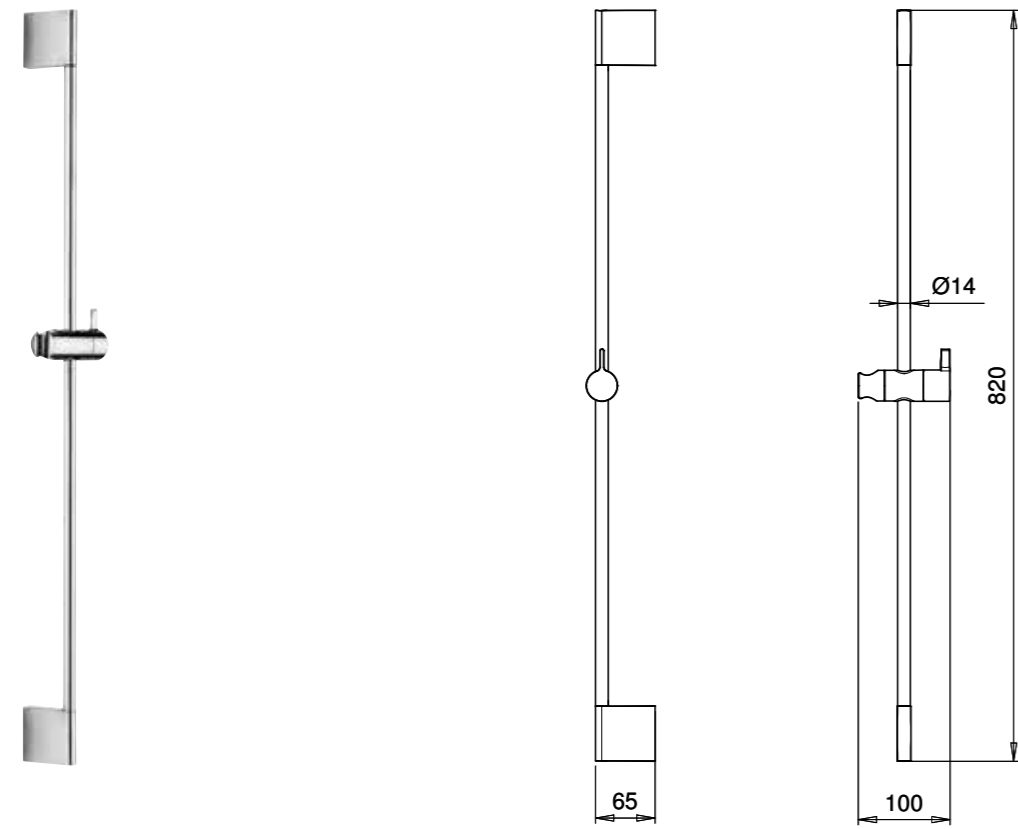

EMOTION DEEP SLIDING RAIL - L90 - BRASS / ABS **E087049**

EMOTION DEEP SLIDING RAIL - WITH INNER WATER OUTLET - L70 - BRASS / ABS **E087025**

EMOTION DEEP SLIDING RAIL - WITH INNER WATER OUTLET - L90 - BRASS / ABS **E087050**