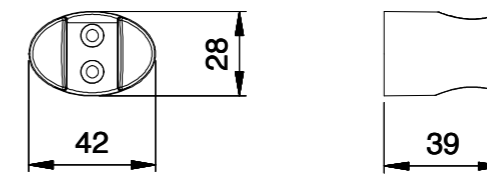

E095008 ROUND WATER OUTLET WITH STAND - BRASS