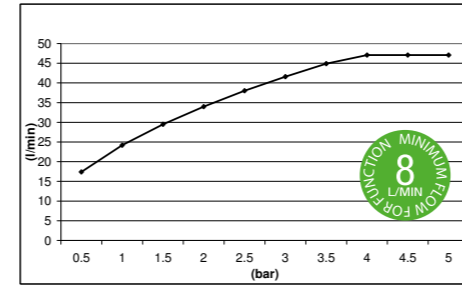

E044075 ROUND EMOTION SHOWER HEAD - ABS

E044076 ROUND EMOTION SHOWER HEAD - BRASS

ROUND EMOTION SHOWER HEAD - STAINLESS STEEL **E044074**

E044020 CARRÉ ZIPPED SHOWER HEAD - ABS - CHROME

TOUCH SHOWER HEAD - ABS - CHROME **E044011**