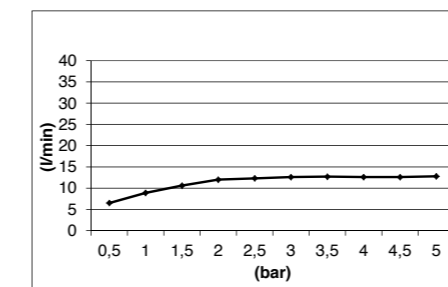

LIGHT COLORS

630

480

SPIN TEMPTATION CHROMOTHERAPY MULTI-FUNCTION BUILT-IN - *STAINLESS STEEL* **E044190**

LIGHT COLORS

□ 300

EASY CHROMOTHERAPY TEMPTATION BUILT-IN - *STAINLESS STEEL* **E044174**

LIGHT COLORS