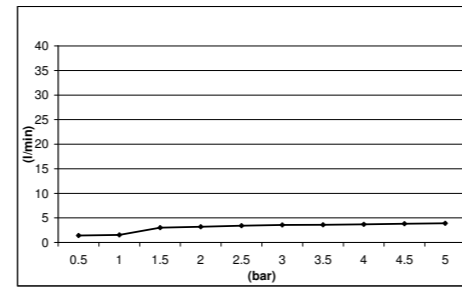

E044091 KUKY BODYJET - BRASS / ABS