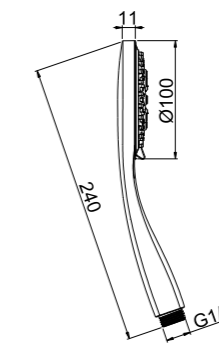

ECOAIR SYSTEM HAND SHOWERS