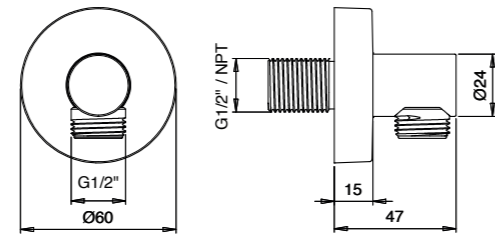

ESPRIT CARRÉ ADJUSTABLE WALL BRACKET - ABS E119001

ELLIPSE WALL BRACKET - ABS E120006

ELLIPSE ADJUSTABLE WALL BRACKET - ABS E119004