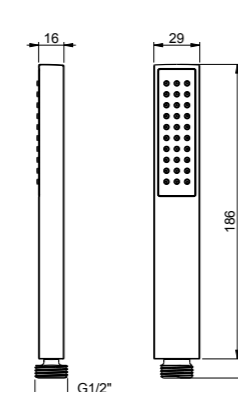

EASYBRASS HAND SHOWER - BRASS E082050

E082008 ESPRIT CARRÉ HAND SHOWER - ABS

SKINNY HAND SHOWER - ABS E082019

E082070 THIN HAND SHOWER - ABS

SINTESI HAND SHOWER - ABS E082040

BODY JETS

SPIN CREAMY BODY JET - BRASS / ABS **E044180**