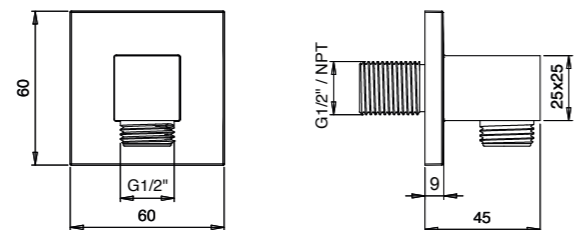

E095001 SQUARE WATER OUTLET - BRASS