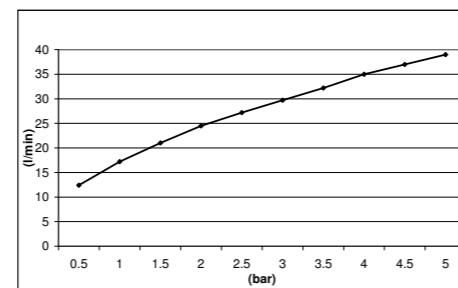

E082070 THIN HAND SHOWER - ABS