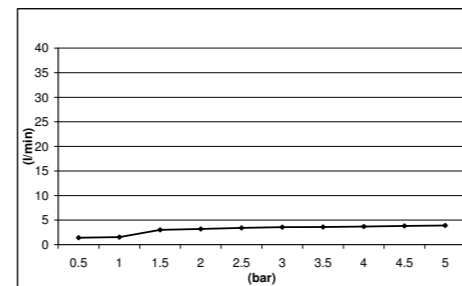

ROUND BODY JET - BRASS **E044030**

E044091 KUKY BODYJET - BRASS / ABS

ELLIPSE BODY JET - BRASS **E044031**

E044084 EMOTION BODY JET ROUND - BRASS / ABS

KLESSIDRA BODY JET - BRASS **E044037**

E044029 SQUARE BODY JET - BRASS / ABS