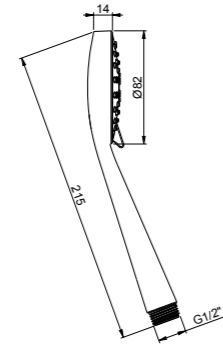

CREAMY HAND SHOWER MULTI-FUNCTION - ABS E082077

E082068 EASY 80 HAND SHOWER - ABS

KUKY HAND SHOWER - ABS E082041

E082079 EASY 80 HAND SHOWER DUAL FUNCTION - ABS

ELLIPSE HAND SHOWER - ABS E082030

E082013 FONTE HAND SHOWER - ABS