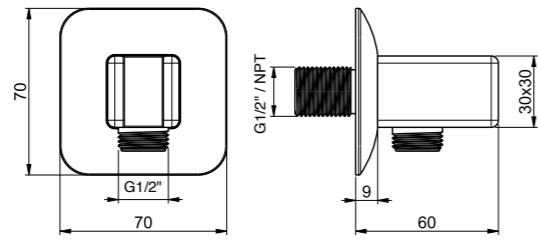

ROUND WATER OUTLET "TURN & GO" WITH STAND - LEVER - BRASS E095029

ROUND WATER OUTLET "TURN & GO" WITH STAND 2 WAYS - LEVER - BRASS E095030

E095025 CREAMY WATER OUTLET - BRASS

SQUARE WATER OUTLET WITH STAND - BRASS E095010