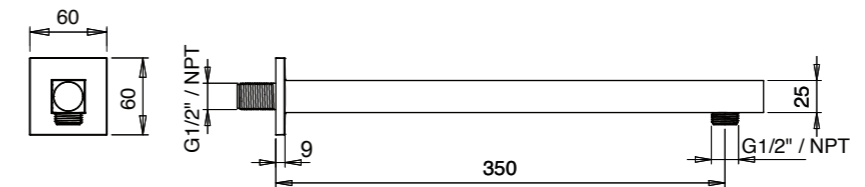

E021067 EMOTION LIGHT ROTATING ARM - BRASS / ABS

CREAMY ARM WITH CREAMY ROSE - BRASS E021084

E021068 EMOTION LIGHT ROTATING ARM - WITH INNER WATER OUTLET - BRASS / ABS

Non conforme per norme CSA-ASME

SQUARE ARM WITH SQUARE ROSE - BRASS E021061