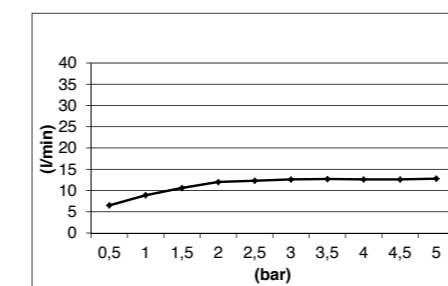

LIGHT COLORS

630

480

SPIN TEMPTATION CHROMOTHERAPY MULTI-FUNCTION BUILT-IN - *STAINLESS STEEL* **E044190**

LIGHT COLORS

□ 300

EASY CHROMOTHERAPY TEMPTATION BUILT-IN - *STAINLESS STEEL* **E044174**

LIGHT COLORS