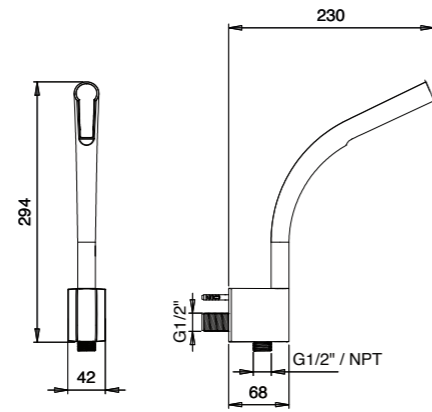

E021067 EMOTION LIGHT ROTATING ARM - BRASS / ABS

CREAMY ARM WITH CREAMY ROSE - BRASS E021084

E021068 EMOTION LIGHT ROTATING ARM - WITH INNER WATER OUTLET - BRASS / ABS

Non conforme per norme CSA-ASME

SQUARE ARM WITH SQUARE ROSE - BRASS E021061