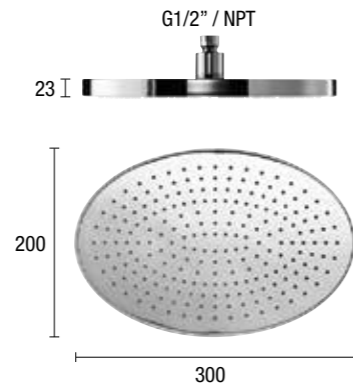

KLESSIDRA CHIC SHOWER HEAD - BRASS - CHROME E044056

E044009 ELLIPSE SHOWERHEAD - ABS - GREY DIFFUSER

MINIMUM FLOW FOR FUNCTION 8 L / MIN

E044014 RETRO SHOWER HEAD - ABS - CHROME

E044014 RETRO SHOWER HEAD - BRASS - CHROME