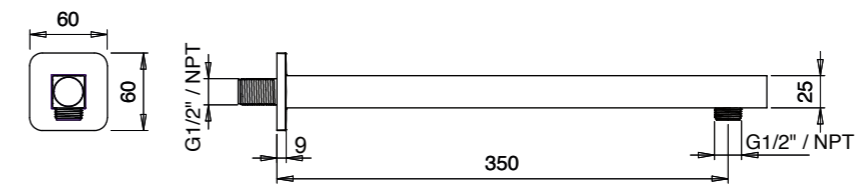

Non conforme per norme CSA-ASME

SQUARE ARM WITH SQUARE ROSE - BRASS E021061

SQUARE ARM WITH KUKY ROSE - BRASS E021066

E021058 SHORT ARM WITH ROUND ROSE - BRASS

ROUND ARM WITH ROUND ROSE - BRASS E021060