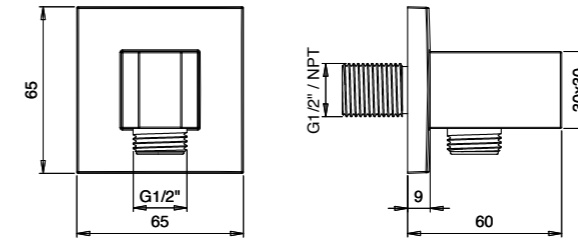

ROUND WATER OUTLET "TURN & GO" WITH STAND - LEVER - BRASS E095029

ROUND WATER OUTLET "TURN & GO" WITH STAND 2 WAYS - LEVER - BRASS E095030

E095025 CREAMY WATER OUTLET - BRASS

SQUARE WATER OUTLET WITH STAND - BRASS E095010