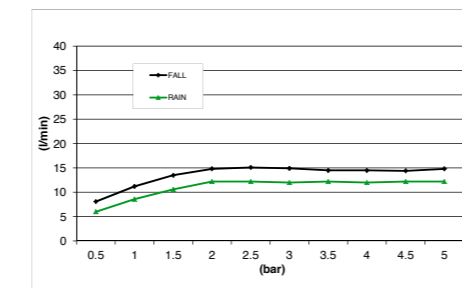

E044046 SQUARE TEMPTATION SHOWER HEAD BUILT-IN - *STAINLESS STEEL*

□ 420

KUKY SHOWER HEAD BUILT-IN - *STAINLESS STEEL* **E044096**

E044109 SQUARE TEMPTATION XL DUAL FLOW BUILT-IN - *STAINLESS STEEL*

□ 500