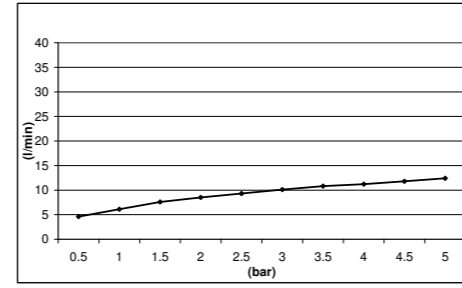

E044115 EcoAir ROUND EMOTION SHOWER HEAD - ABS
E044119 EcoAir ROUND EMOTION SHOWER HEAD - BRASS