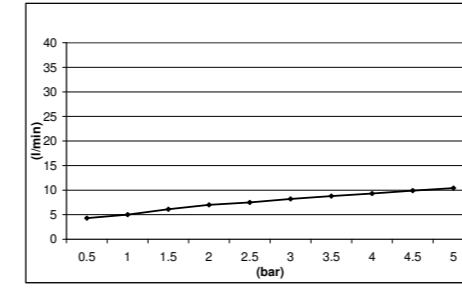

E044115 EcoAir ROUND EMOTION SHOWER HEAD - ABS
E044119 EcoAir ROUND EMOTION SHOWER HEAD - BRASS