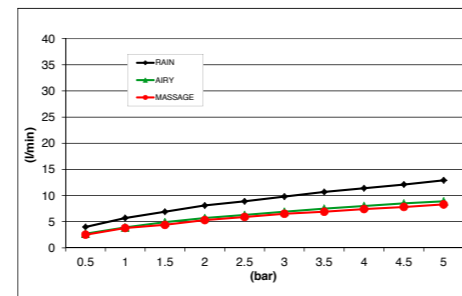

E082047 EcoAir EMOTION HAND SHOWER - ABS - WHITE DIFFUSER

EcoAir CREAMY HAND SHOWER MULTI-FUNCTION - ABS E082067

E082074 EcoAir EMOTION HAND SHOWER MULTI-FUNCTION - ABS

EcoAir CREAMY HAND SHOWER - ABS - CHROME E082076