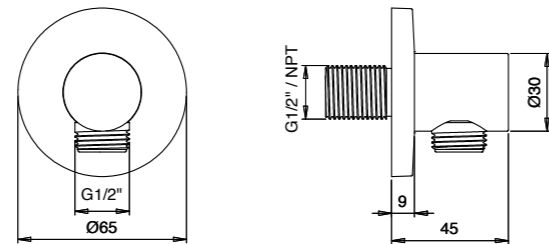

ROUND WATER OUTLET WITH OVAL ROSE - BRASS E095021

E095005 ROUND WATER OUTLET - BRASS

ESPRIT CARRÉ WALL BRACKET - ABS E120002

E095009 ROUND WATER OUTLET - BRASS

ESPRIT CARRÉ ADJUSTABLE WALL BRACKET - ABS E119001