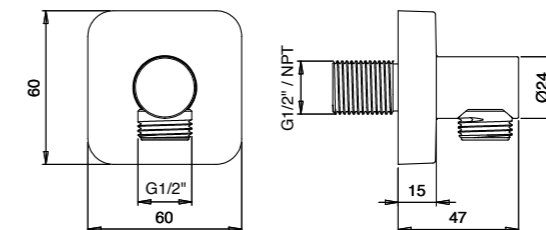

ROUND WATER OUTLET WITH KUKY ROSE - BRASS E095015