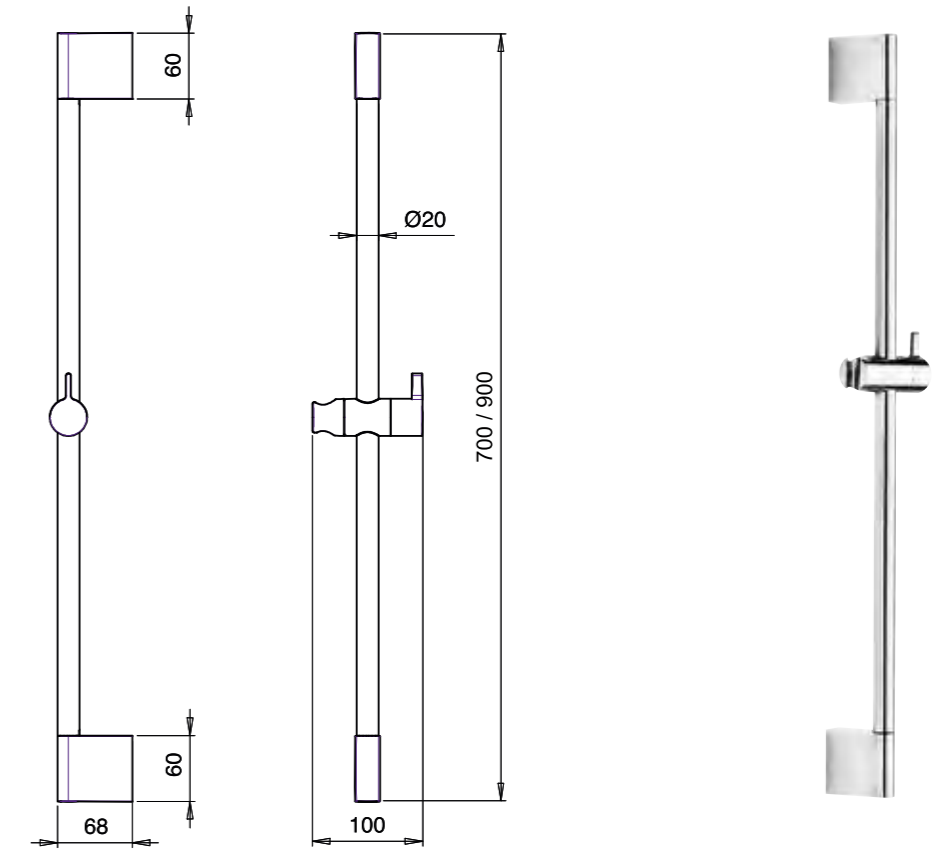

EMOTION DEEP SLIDING RAIL - L70 - BRASS / ABS **E087023**

EMOTION DEEP SLIDING RAIL - L90 - BRASS / ABS **E087049**