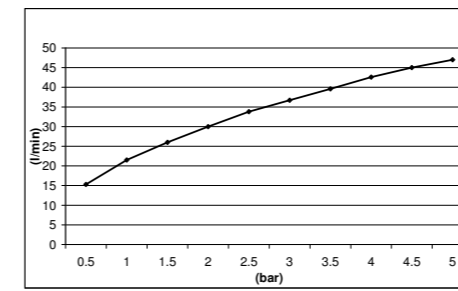

EASYBRASS HAND SHOWER - BRASS E082050

E082008 ESPRIT CARRÉ HAND SHOWER - ABS

SKINNY HAND SHOWER - ABS E082019

E082070 THIN HAND SHOWER - ABS

SINTESI HAND SHOWER - ABS E082040

BODY JETS

SPIN CREAMY BODY JET - BRASS / ABS **E044180**