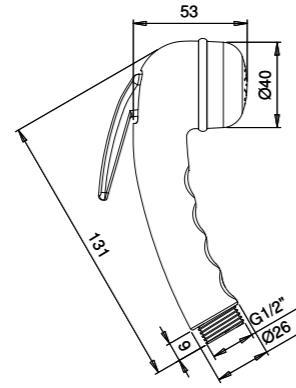

E082036 MILOS SHUT OFF - ABS

E082037 ZENAS SHUT OFF - ABS

ACCESSORIES

ROUND WATER OUTLET "TURN & GO" WITH STAND - MILLED - BRASS E095027

ROUND WATER OUTLET "TURN & GO" WITH STAND 2 WAYS - MILLED - BRASS E095028