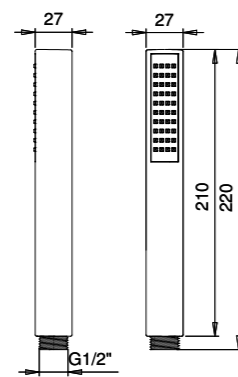

E082070 THIN HAND SHOWER - ABS