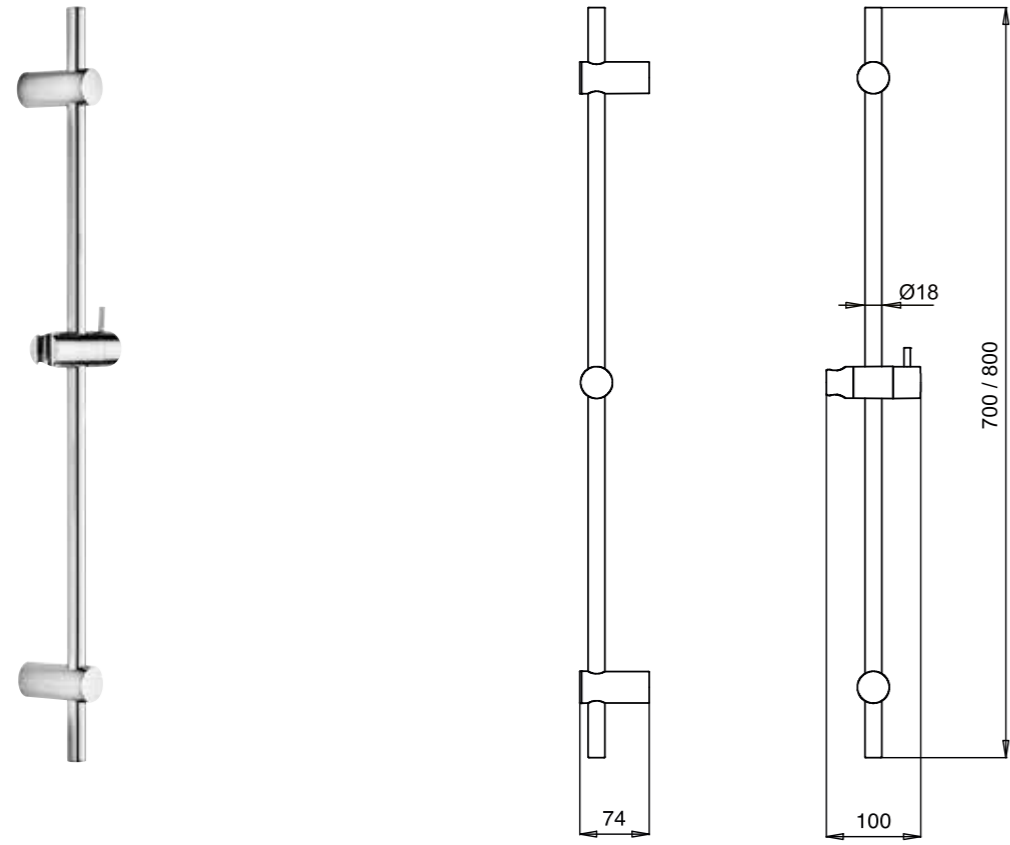

E087001 SINTESI SLIDING RAIL - BRASS / ABS