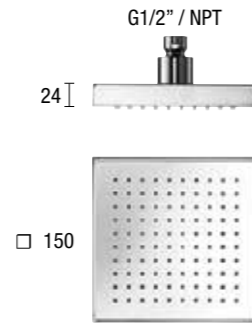

E044075 ROUND EMOTION SHOWER HEAD - ABS

E044076 ROUND EMOTION SHOWER HEAD - BRASS

ROUND EMOTION SHOWER HEAD - STAINLESS STEEL **E044074**

E044020 CARRÉ ZIPPED SHOWER HEAD - ABS - CHROME

TOUCH SHOWER HEAD - ABS - CHROME **E044011**