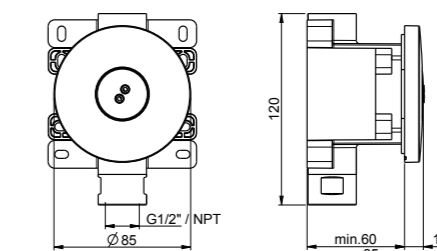

BODY JETS

SPIN ROUND BODY JET - BRASS / ABS **E044179**