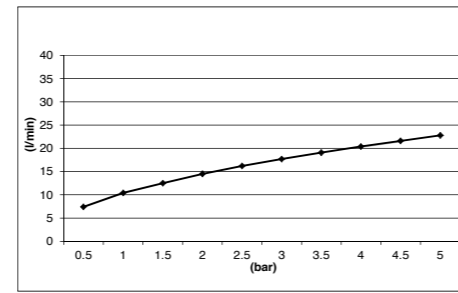

CREAMY HAND SHOWER MULTI-FUNCTION - ABS E082077

E082068 EASY 80 HAND SHOWER - ABS

KUKY HAND SHOWER - ABS E082041

E082079 EASY 80 HAND SHOWER DUAL FUNCTION - ABS

ELLIPSE HAND SHOWER - ABS E082030

E082013 FONTE HAND SHOWER - ABS