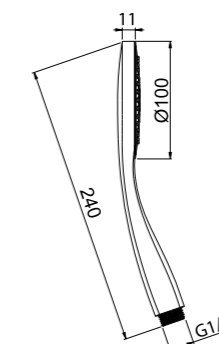

ECOAIR SYSTEM HAND SHOWERS