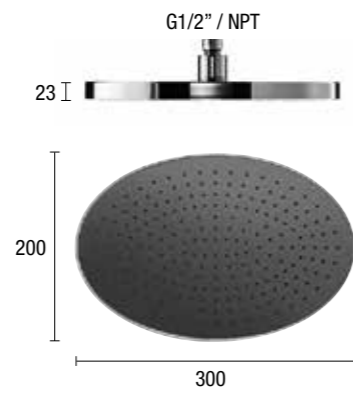

KLESSIDRA CHIC SHOWER HEAD - BRASS - CHROME E044056

E044009 ELLIPSE SHOWERHEAD - ABS - GREY DIFFUSER

MINIMUM FLOW FOR FUNCTION 8 L / MIN

E044014 RETRO SHOWER HEAD - ABS - CHROME

E044014 RETRO SHOWER HEAD - BRASS - CHROME