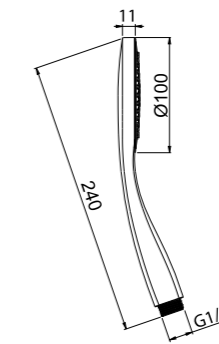

ECOAIR SYSTEM HAND SHOWERS