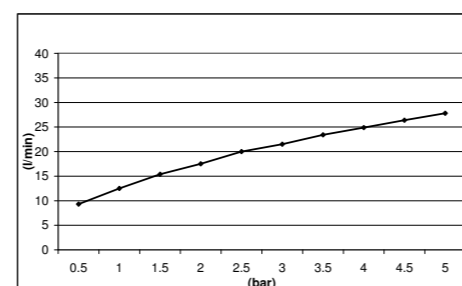

CREAMY HAND SHOWER MULTI-FUNCTION - ABS E082077

E082068 EASY 80 HAND SHOWER - ABS

KUKY HAND SHOWER - ABS E082041

E082079 EASY 80 HAND SHOWER DUAL FUNCTION - ABS

ELLIPSE HAND SHOWER - ABS E082030

E082013 FONTE HAND SHOWER - ABS