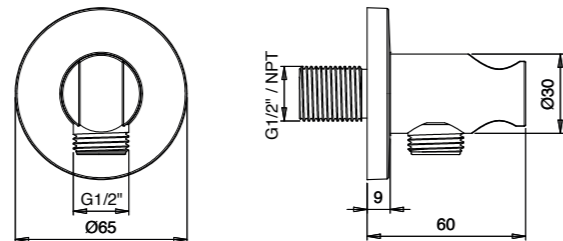

E095008 ROUND WATER OUTLET WITH STAND - BRASS