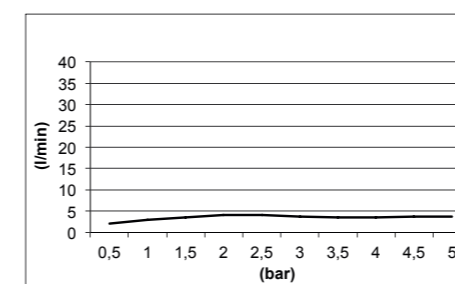

BODY JETS

SPIN KUKY BODY JET - BRASS / ABS **E044178**