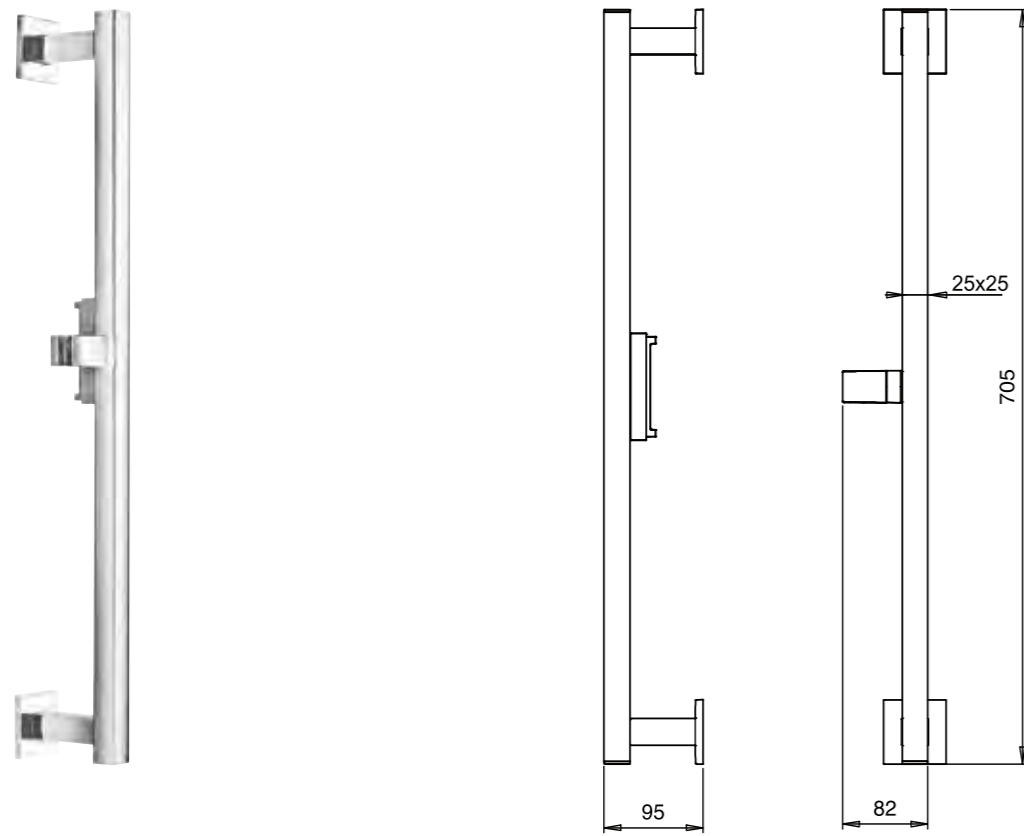

EMOTION DEEP SLIDING RAIL - L90 - BRASS / ABS **E087049**

EMOTION DEEP SLIDING RAIL - WITH INNER WATER OUTLET - L70 - BRASS / ABS **E087025**

EMOTION DEEP SLIDING RAIL - WITH INNER WATER OUTLET - L90 - BRASS / ABS **E087050**