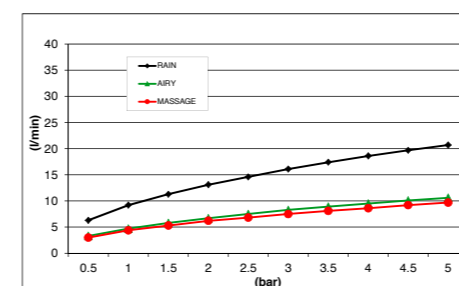

CREAMY HAND SHOWER MULTI-FUNCTION - ABS E082077

E082068 EASY 80 HAND SHOWER - ABS

KUKY HAND SHOWER - ABS E082041

E082079 EASY 80 HAND SHOWER DUAL FUNCTION - ABS

ELLIPSE HAND SHOWER - ABS E082030

E082013 FONTE HAND SHOWER - ABS