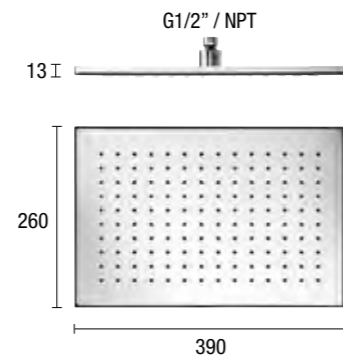

SQUARE EMOTION SHOWER HEAD - STAINLESS STEEL **E044070**

E044071 SQUARE EMOTION SHOWER HEAD - *STAINLESS STEEL*

EASY 80 SHOWER HEAD - *ABS* **E044188**

E044082 RECTANGULAR EMOTION SHOWER HEAD - *STAINLESS STEEL*