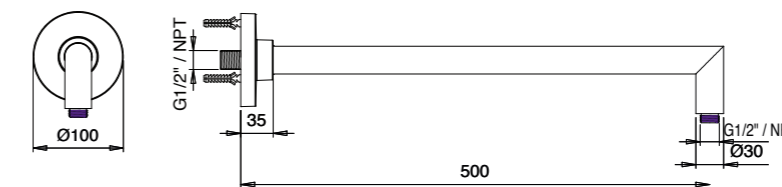

E021067 EMOTION LIGHT ROTATING ARM - BRASS / ABS

CREAMY ARM WITH CREAMY ROSE - BRASS E021084

E021068 EMOTION LIGHT ROTATING ARM - WITH INNER WATER OUTLET - BRASS / ABS

Non conforme per norme CSA-ASME

SQUARE ARM WITH SQUARE ROSE - BRASS E021061