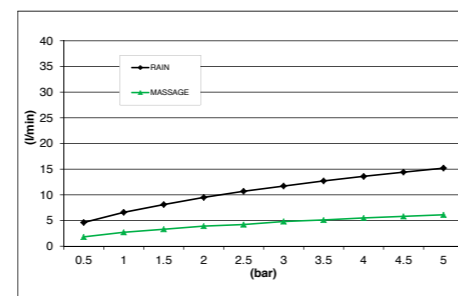

CREAMY HAND SHOWER MULTI-FUNCTION - ABS E082077

E082068 EASY 80 HAND SHOWER - ABS

KUKY HAND SHOWER - ABS E082041

E082079 EASY 80 HAND SHOWER DUAL FUNCTION - ABS

ELLIPSE HAND SHOWER - ABS E082030

E082013 FONTE HAND SHOWER - ABS