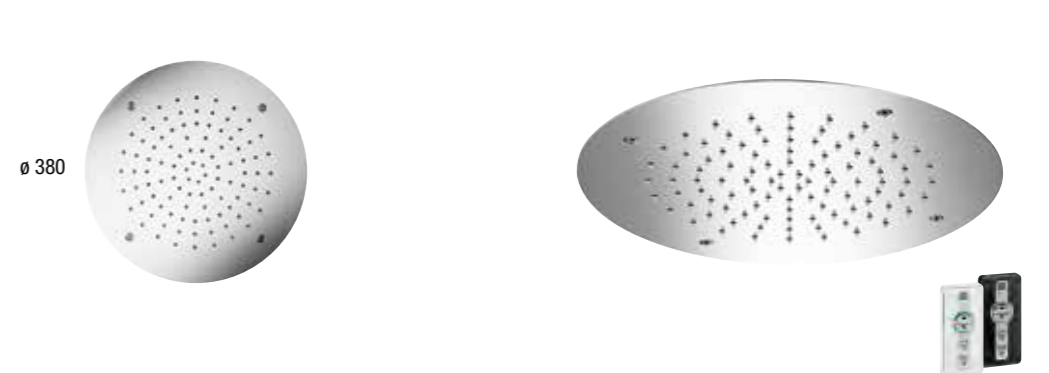

IP54

E044111 RECTANGULAR CHROMOTHERAPY TEMPTATION XXL DUAL FLOW BUILT-IN - *STAINLESS STEEL*

IP54

LIGHT COLORS

LIGHT COLORS

ROUND CHROMOTHERAPY TEMPTATION BUILT-IN - *STAINLESS STEEL* **E044065**

IP54

E044083 RECTANGULAR CHROMOTHERAPY TEMPTATION BUILT-IN - *STAINLESS STEEL*