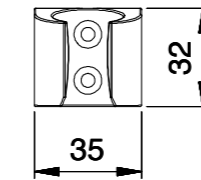

E119040 SINTESI ADJUSTABLE WALL BRACKET - ABS