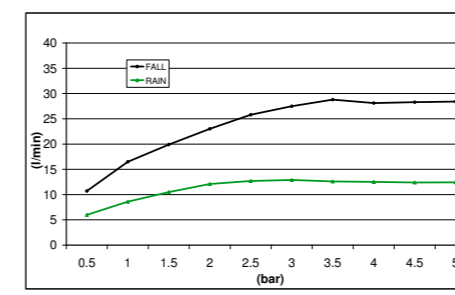

RECTANGULAR TEMPTATION SHOWER HEAD BUILT-IN - STAINLESS STEEL E044088