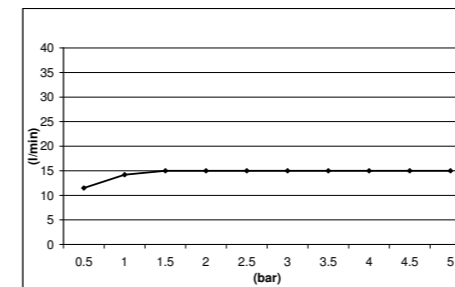

WATERFALLS

WATERFALL SHOWER HEAD - STAINLESS STEEL E044086