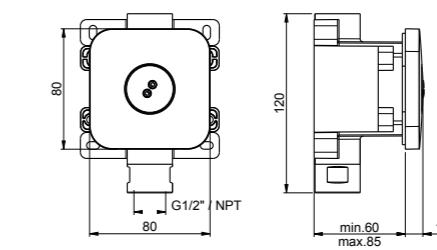

BODY JETS

SPIN KUKY BODY JET - BRASS / ABS **E044178**