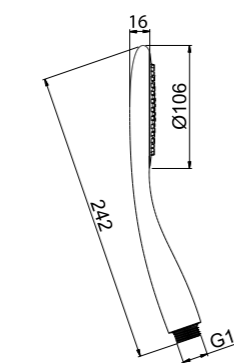

CREAMY HAND SHOWER MULTI-FUNCTION - ABS E082077

E082068 EASY 80 HAND SHOWER - ABS

KUKY HAND SHOWER - ABS E082041

E082079 EASY 80 HAND SHOWER DUAL FUNCTION - ABS

ELLIPSE HAND SHOWER - ABS E082030

E082013 FONTE HAND SHOWER - ABS