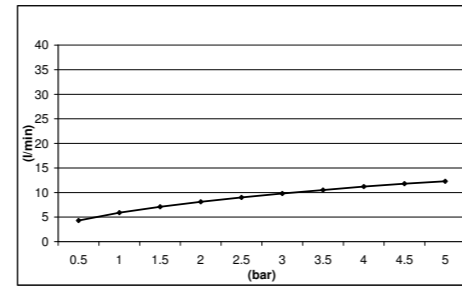

E044123 EcoAir ROUND EMOTION SHOWER HEAD - ABS
E044124 EcoAir ROUND EMOTION SHOWER HEAD - BRASS