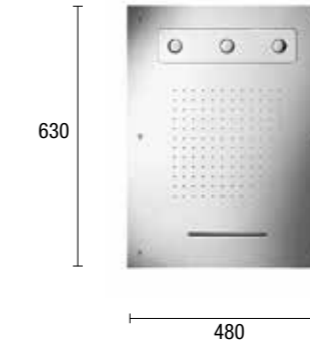

TEMOTION SHOWER HEAD TRIPLE FLOW BUILT-IN - STAINLESS STEEL E044140