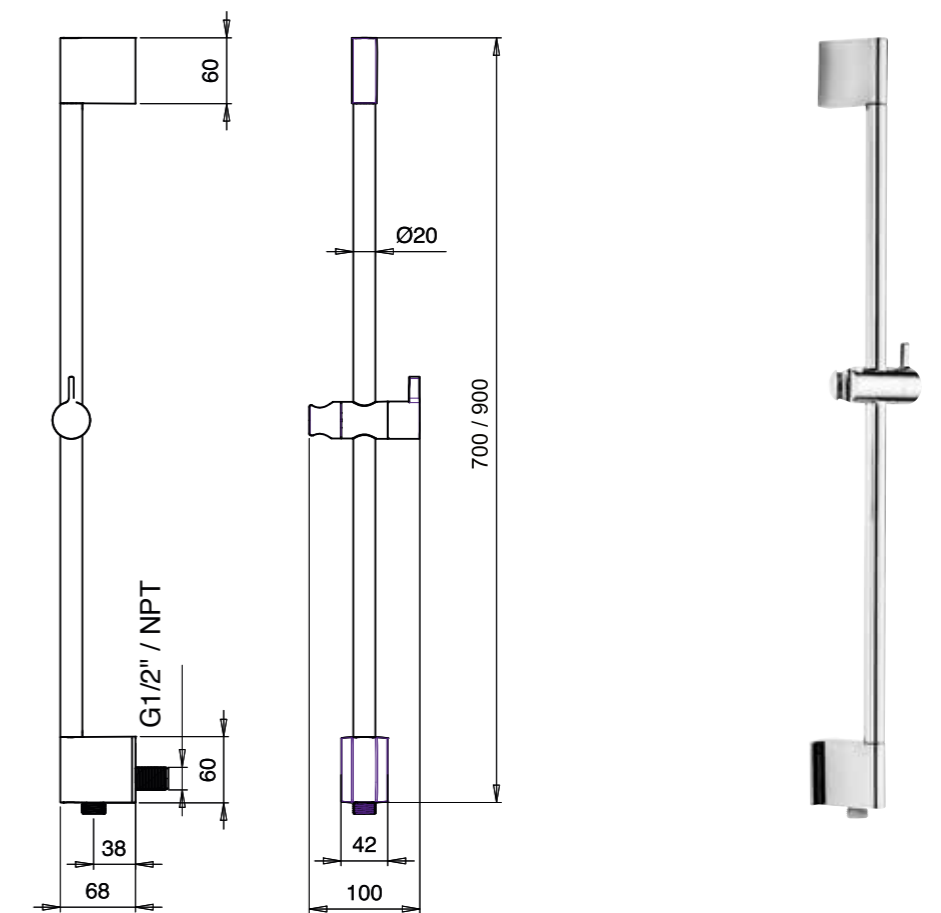

EMOTION DEEP SLIDING RAIL - WITH INNER WATER OUTLET - L70 - BRASS / ABS **E087025**

EMOTION DEEP SLIDING RAIL - WITH INNER WATER OUTLET - L90 - BRASS / ABS **E087050**