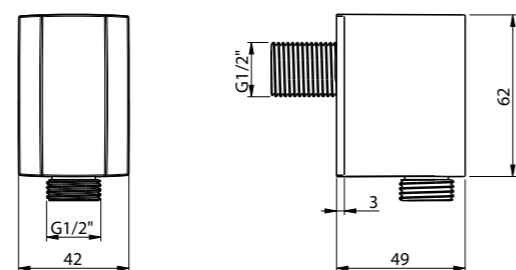

E095014 EMOTION WATER OUTLET - ABS