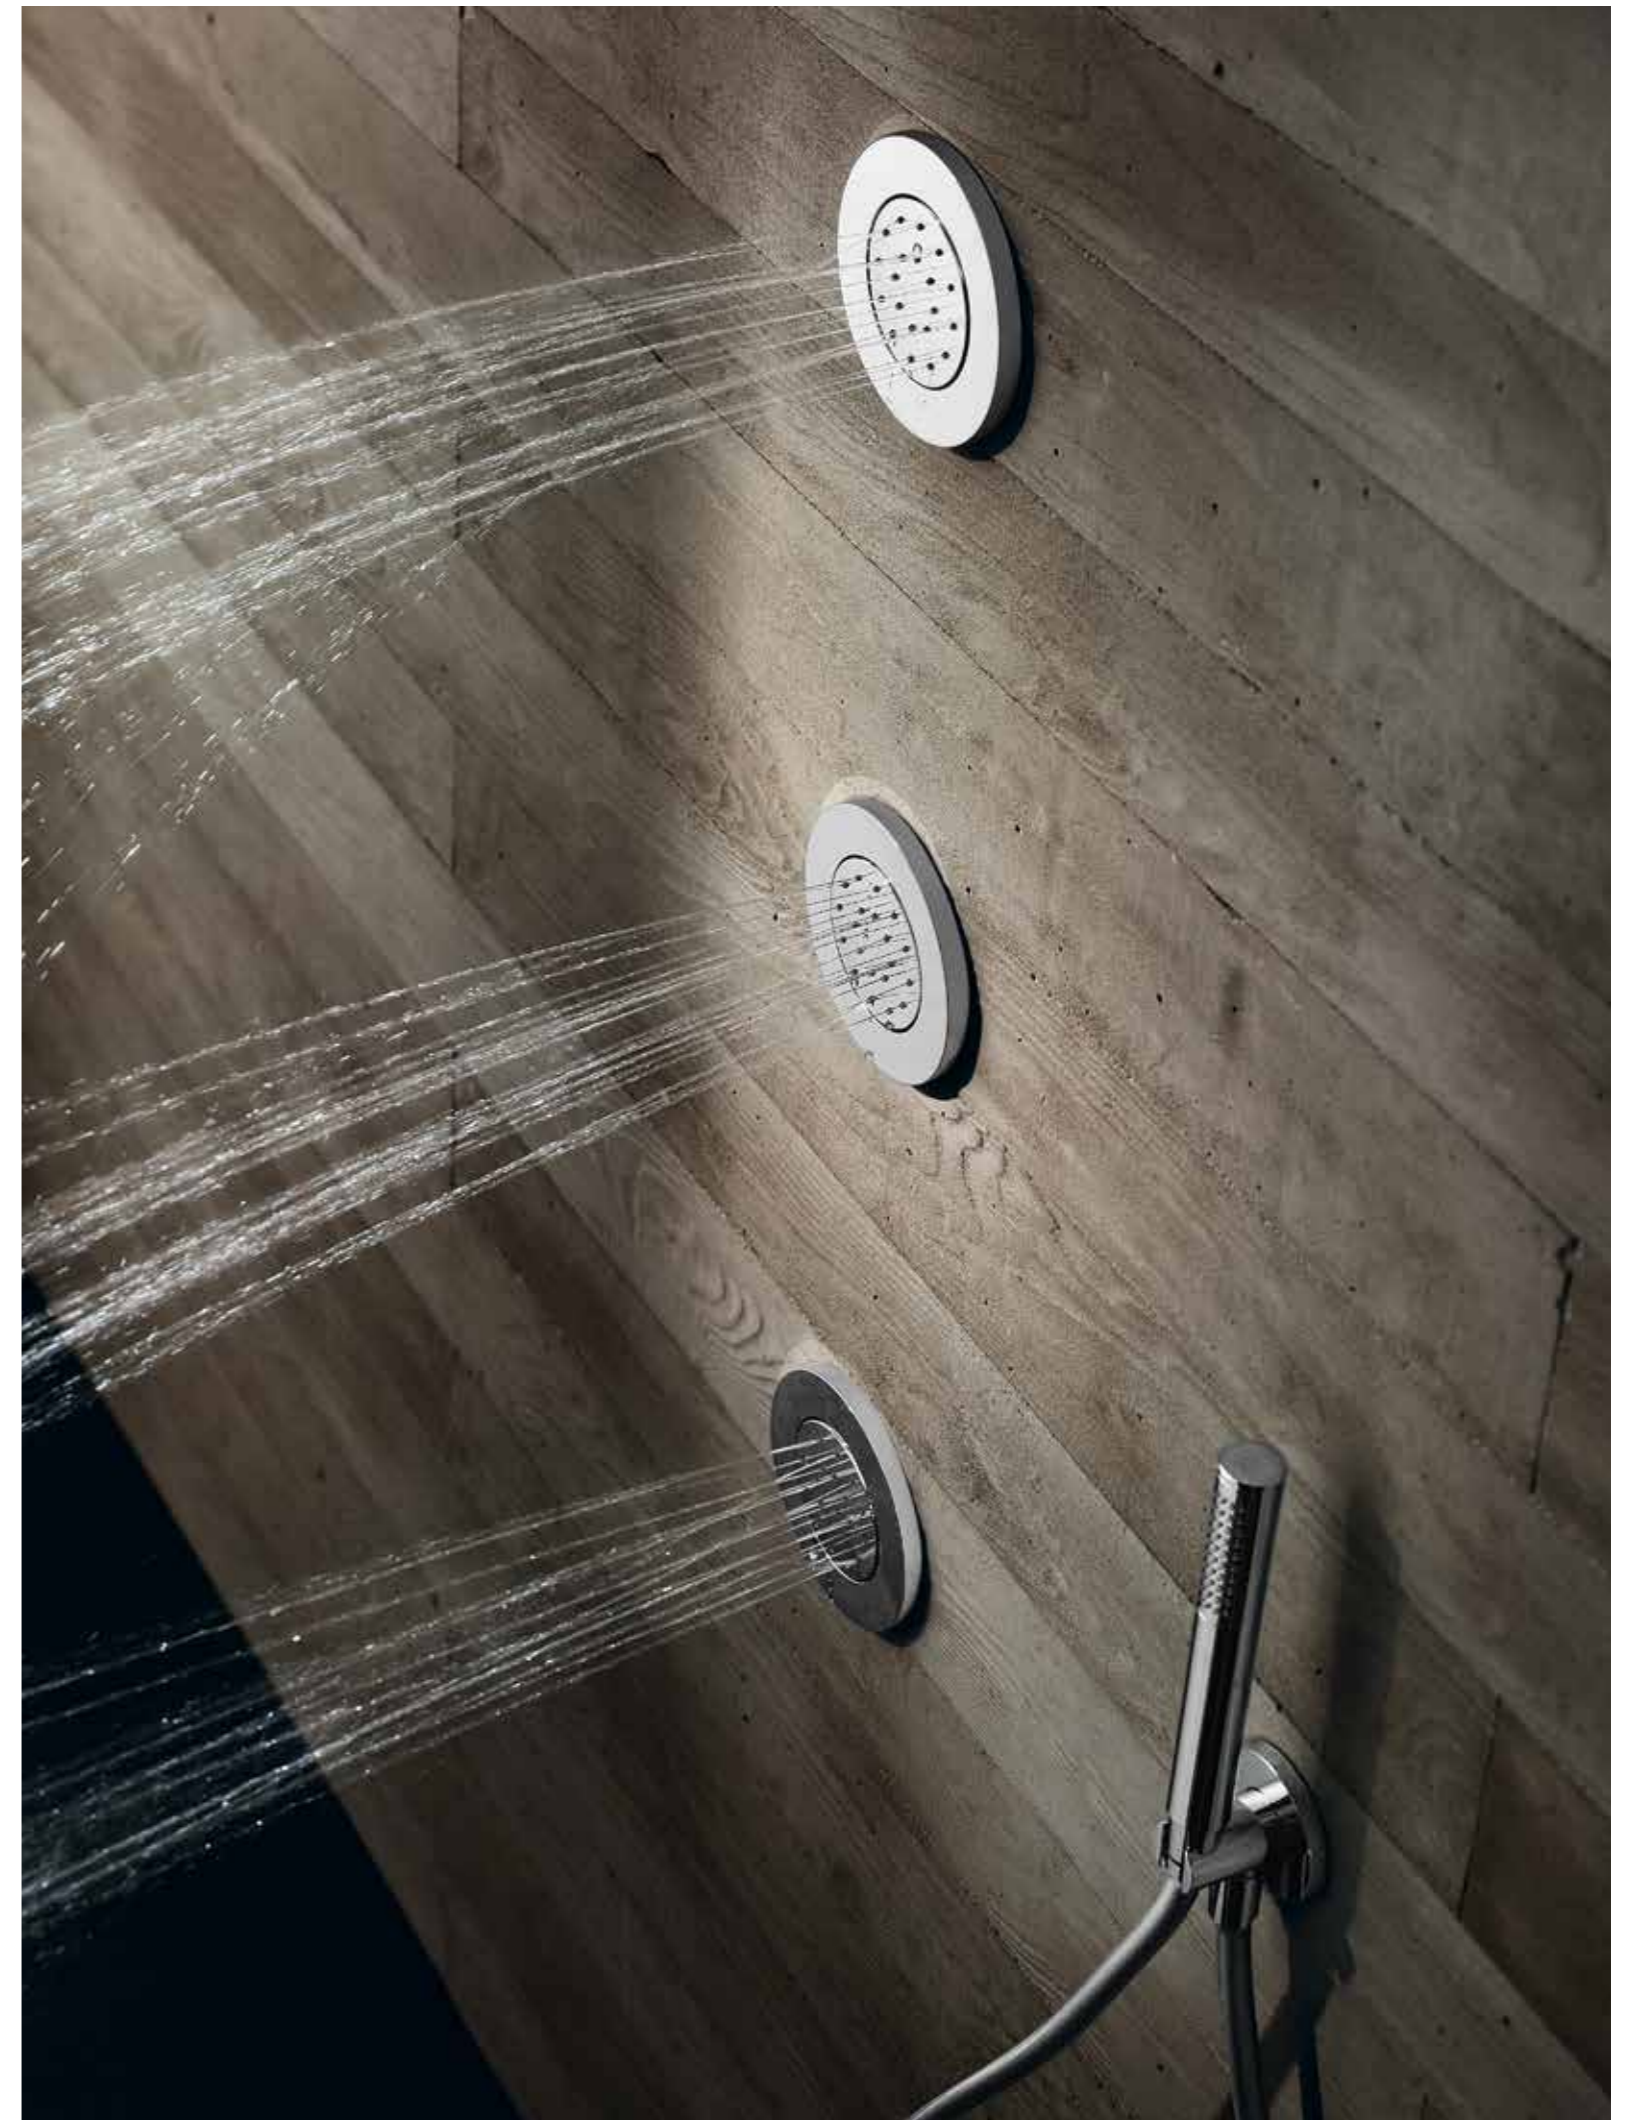

C084021
SILVER FLEX - L 150 CM

E044084
EMOTION BODY JET ROUND

E082019
SKINNY HAND SHOWER

E095008
ROUND WATER OUTLET WITH STAND - BRASS

SHOWER SYSTEM [15]

E044086
WATERFALL SHOWER HEAD

E087015
MIST SLIDING RAIL