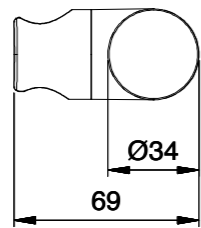

E119040 SINTESI ADJUSTABLE WALL BRACKET - ABS