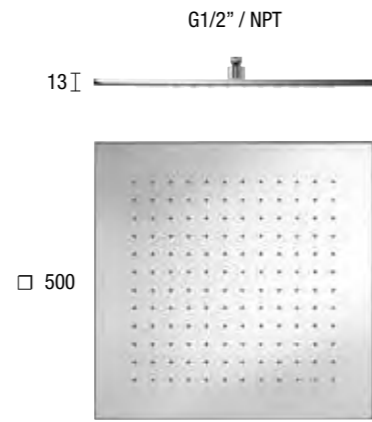

E044082 RECTANGULAR EMOTION SHOWER HEAD - *STAINLESS STEEL*