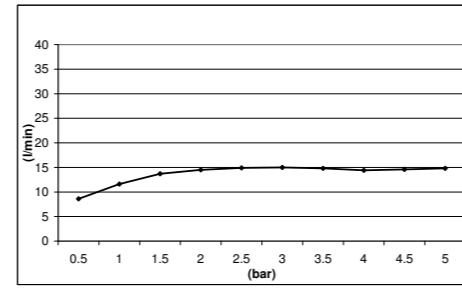

E044082 RECTANGULAR EMOTION SHOWER HEAD - *STAINLESS STEEL*