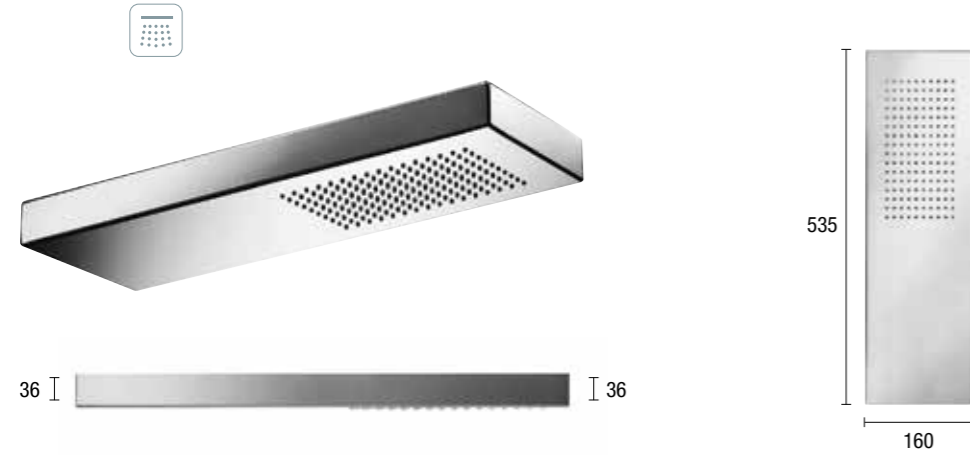

E044071 SQUARE EMOTION SHOWER HEAD - *STAINLESS STEEL*