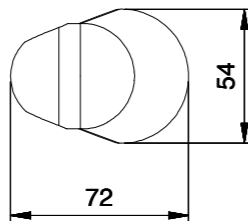

E119003 DUPLEX ADJUSTABLE WALL BRACKET - ABS