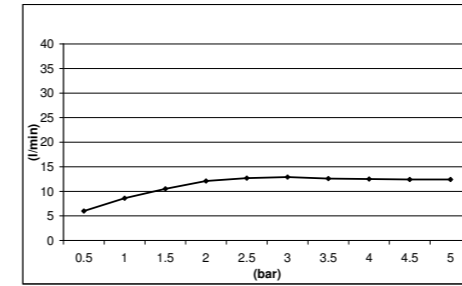

E044046 SQUARE TEMPTATION SHOWER HEAD BUILT-IN - *STAINLESS STEEL*