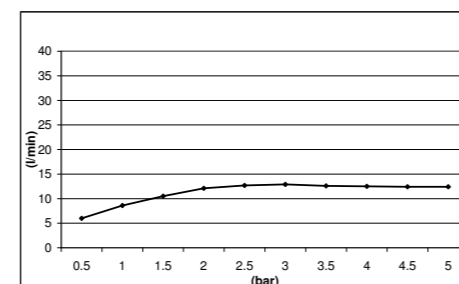

IP54

LIGHT COLORS

LIGHT COLORS

COMFORT CHROMOTHERAPY - *STAINLESS STEEL* **E044053**

IP54

E044066 SQUARE CHROMOTHERAPY TEMPTATION BUILT-IN - *STAINLESS STEEL*

IP54

LIGHT COLORS