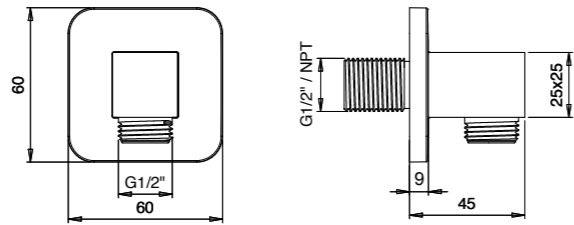

E095012 KUKY WATER OUTLET - BRASS