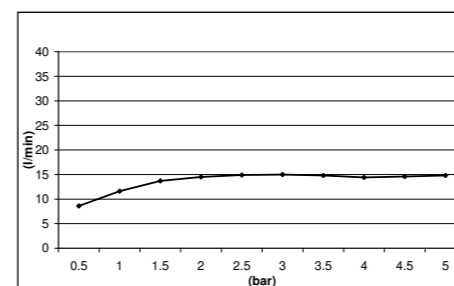

SQUARE EMOTION SHOWER HEAD - STAINLESS STEEL **E044070**