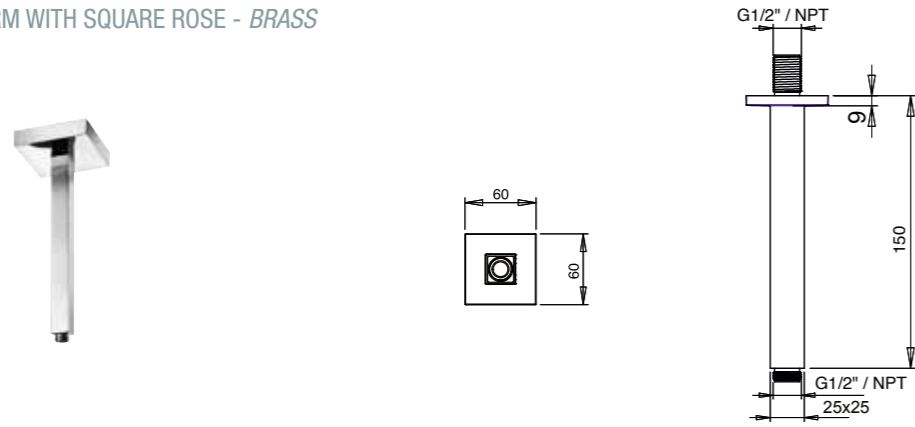

E021075 ROUND LIGHT ARM WITH ROUND ROSE - ABS

SQUARE ARM WITH KUKY ROSE - BRASS E021066

E021058 SHORT ARM WITH ROUND ROSE - BRASS

ROUND ARM WITH ROUND ROSE - BRASS E021060

E021078 SQUARE ARM WITH SQUARE ROSE - BRASS