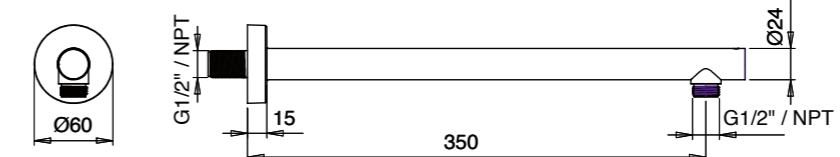

E021058 SHORT ARM WITH ROUND ROSE - BRASS