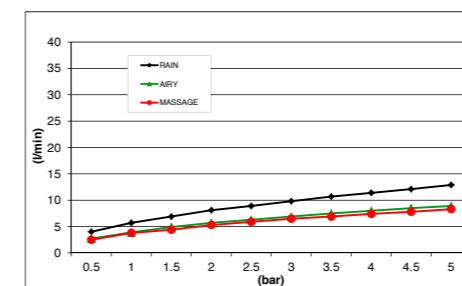

ECOAIR SYSTEM SHOWER HEADS

EcoAir ROUND EMOTION SHOWER HEAD - ABS - CHROME E044128

EcoAir ROUND EMOTION SHOWER HEAD - ABS - WHITE DIFFUSER E044128

EcoAir ROUND EMOTION SHOWER HEAD - ABS - CHROME E044127

EcoAir ROUND EMOTION SHOWER HEAD - ABS - WHITE DIFFUSER E044127