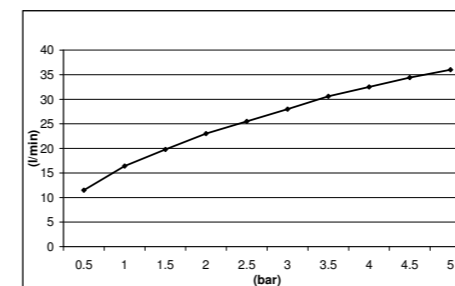

WATERFALLS

WATERFALL WALL BUILT-IN - STAINLESS STEEL E044137

WATERFALL SHOWER HEAD - STAINLESS STEEL E044086

WATERFALL SPOUT - BRASS / STAINLESS STEEL E044087

SLIDE BARS

EMOTION DEEP SLIDING RAIL - L70 - BRASS / ABS **E087023**