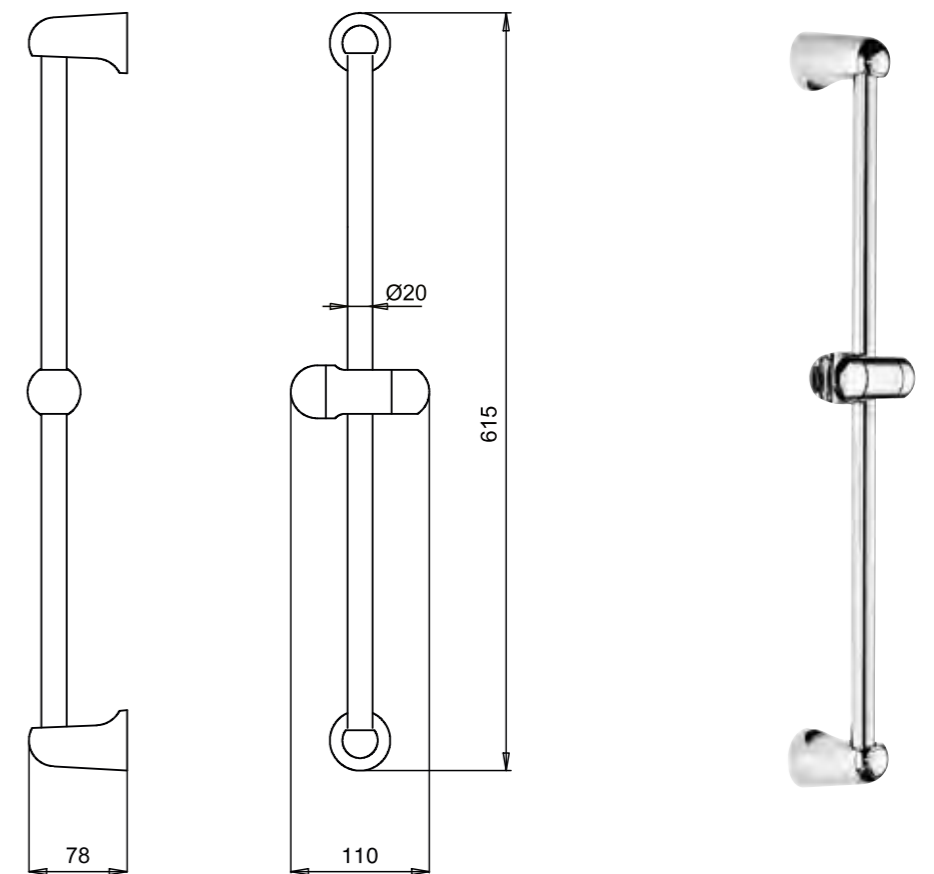

E087042 SINTESI PLUS SLIDING RAIL - BRASS / ABS

LUXUS SLIDING RAIL - BRASS / ABS E087002

E087001 SINTESI SLIDING RAIL - BRASS / ABS

EKO SLIDING RAIL - BRASS / ABS E087006

HAND SHOWERS

EMOTION HAND SHOWER - ABS - CHROME E082027