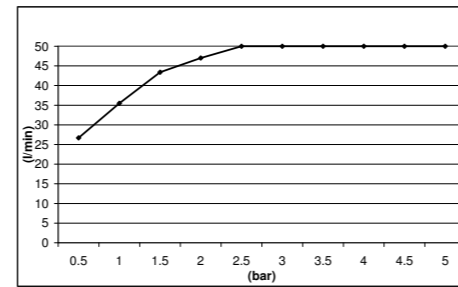

CREAMY HAND SHOWER MULTI-FUNCTION - ABS E082077

E082068 EASY 80 HAND SHOWER - ABS

KUKY HAND SHOWER - ABS E082041

E082079 EASY 80 HAND SHOWER DUAL FUNCTION - ABS

ELLIPSE HAND SHOWER - ABS E082030

E082013 FONTE HAND SHOWER - ABS