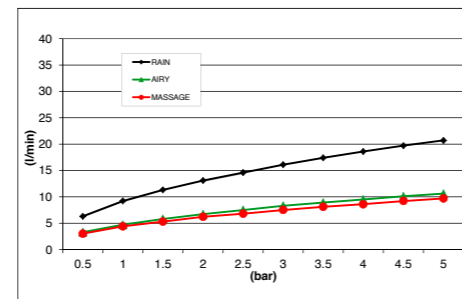

E082073 EMOTION HAND SHOWER MULTI-FUNCTION - ABS