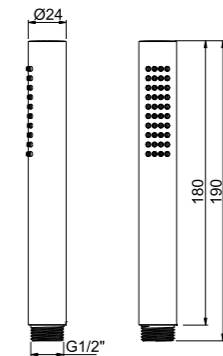

CREAMY HAND SHOWER MULTI-FUNCTION - ABS E082077

E082068 EASY 80 HAND SHOWER - ABS

KUKY HAND SHOWER - ABS E082041

E082079 EASY 80 HAND SHOWER DUAL FUNCTION - ABS

ELLIPSE HAND SHOWER - ABS E082030

E082013 FONTE HAND SHOWER - ABS