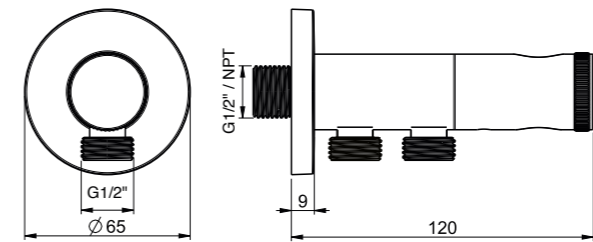

ROUND WATER OUTLET "TURN & GO" WITH STAND - LEVER - BRASS E095029

ROUND WATER OUTLET "TURN & GO" WITH STAND 2 WAYS - LEVER - BRASS E095030

E095025 CREAMY WATER OUTLET - BRASS

SQUARE WATER OUTLET WITH STAND - BRASS E095010