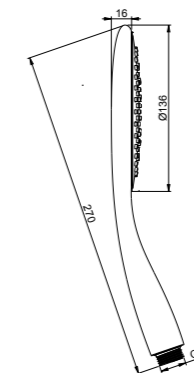

E082074 EcoAir EMOTION HAND SHOWER MULTI-FUNCTION - ABS

EcoAir CREAMY HAND SHOWER - ABS - CHROME E082076