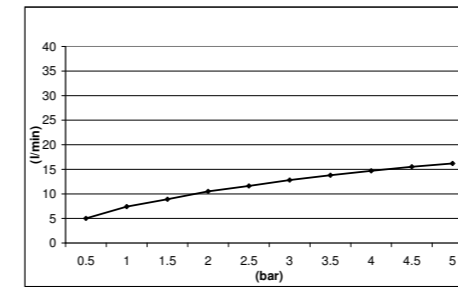

CREAMY HAND SHOWER MULTI-FUNCTION - ABS E082077

E082068 EASY 80 HAND SHOWER - ABS

KUKY HAND SHOWER - ABS E082041

E082079 EASY 80 HAND SHOWER DUAL FUNCTION - ABS

ELLIPSE HAND SHOWER - ABS E082030

E082013 FONTE HAND SHOWER - ABS