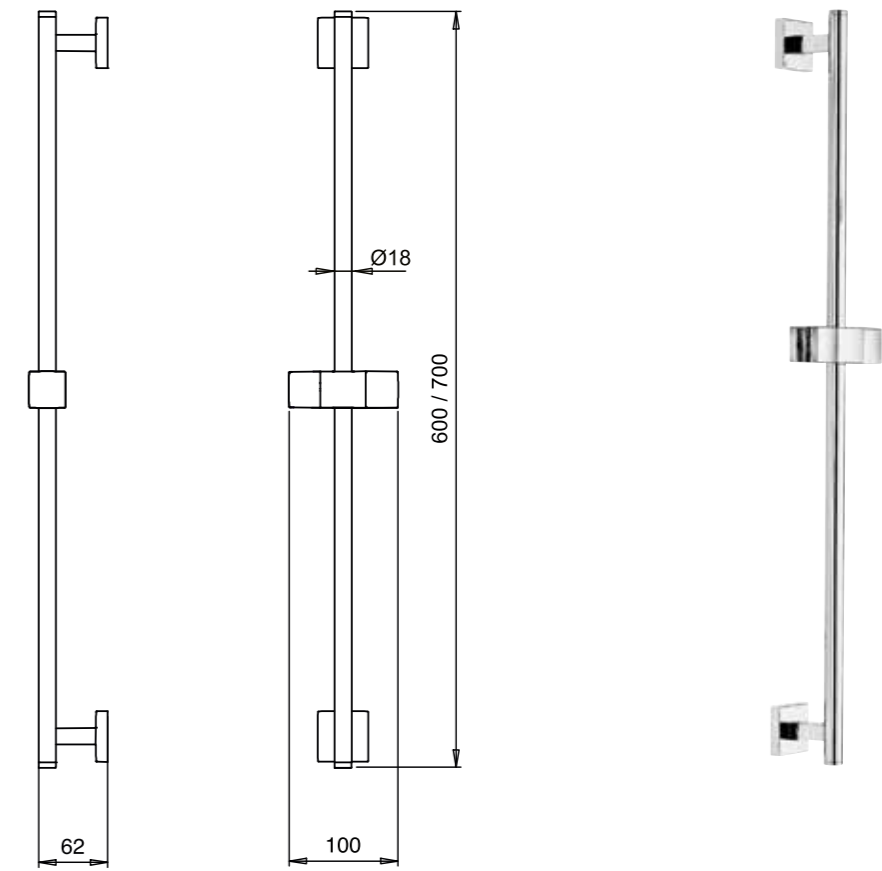

EMOTION DEEP SLIDING RAIL - L90 - BRASS / ABS **E087049**

EMOTION DEEP SLIDING RAIL - WITH INNER WATER OUTLET - L70 - BRASS / ABS **E087025**

EMOTION DEEP SLIDING RAIL - WITH INNER WATER OUTLET - L90 - BRASS / ABS **E087050**