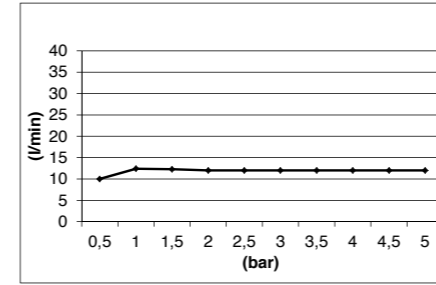

E044107 KUKY XL SHOWER HEAD DUAL FLOW - STAINLESS STEEL