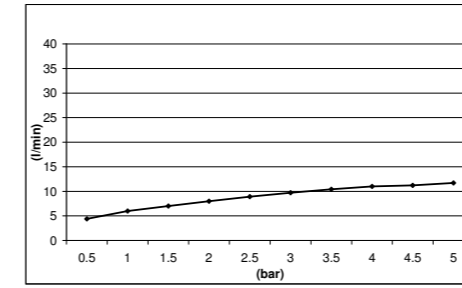

E044125 EcoAir ROUND EMOTION SHOWER HEAD - ABS
E044126 EcoAir ROUND EMOTION SHOWER HEAD - BRASS