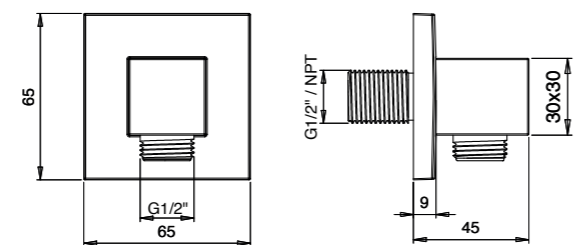

E095011 SQUARE WATER OUTLET - BRASS