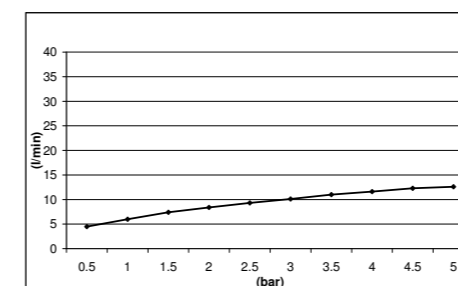

ECOAIR SYSTEM SHOWER HEADS

EcoAir ROUND EMOTION SHOWER HEAD - ABS - CHROME E044128

EcoAir ROUND EMOTION SHOWER HEAD - ABS - WHITE DIFFUSER E044128

EcoAir ROUND EMOTION SHOWER HEAD - ABS - CHROME E044127

EcoAir ROUND EMOTION SHOWER HEAD - ABS - WHITE DIFFUSER E044127