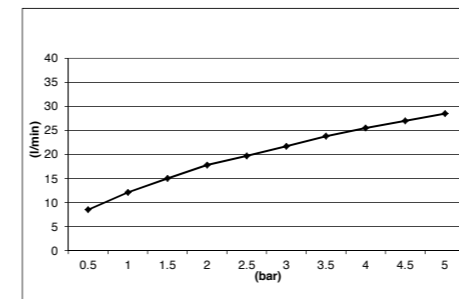

E082073 EMOTION HAND SHOWER MULTI-FUNCTION - ABS