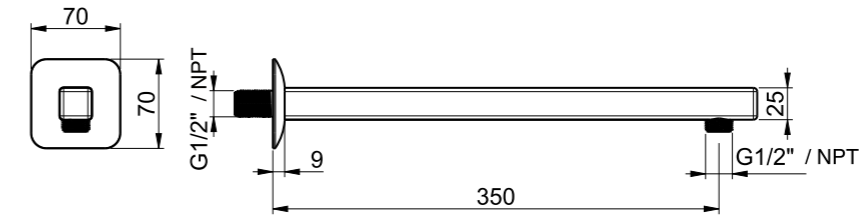

E021067 EMOTION LIGHT ROTATING ARM - BRASS / ABS

CREAMY ARM WITH CREAMY ROSE - BRASS E021084

E021068 EMOTION LIGHT ROTATING ARM - WITH INNER WATER OUTLET - BRASS / ABS

Non conforme per norme CSA-ASME

SQUARE ARM WITH SQUARE ROSE - BRASS E021061