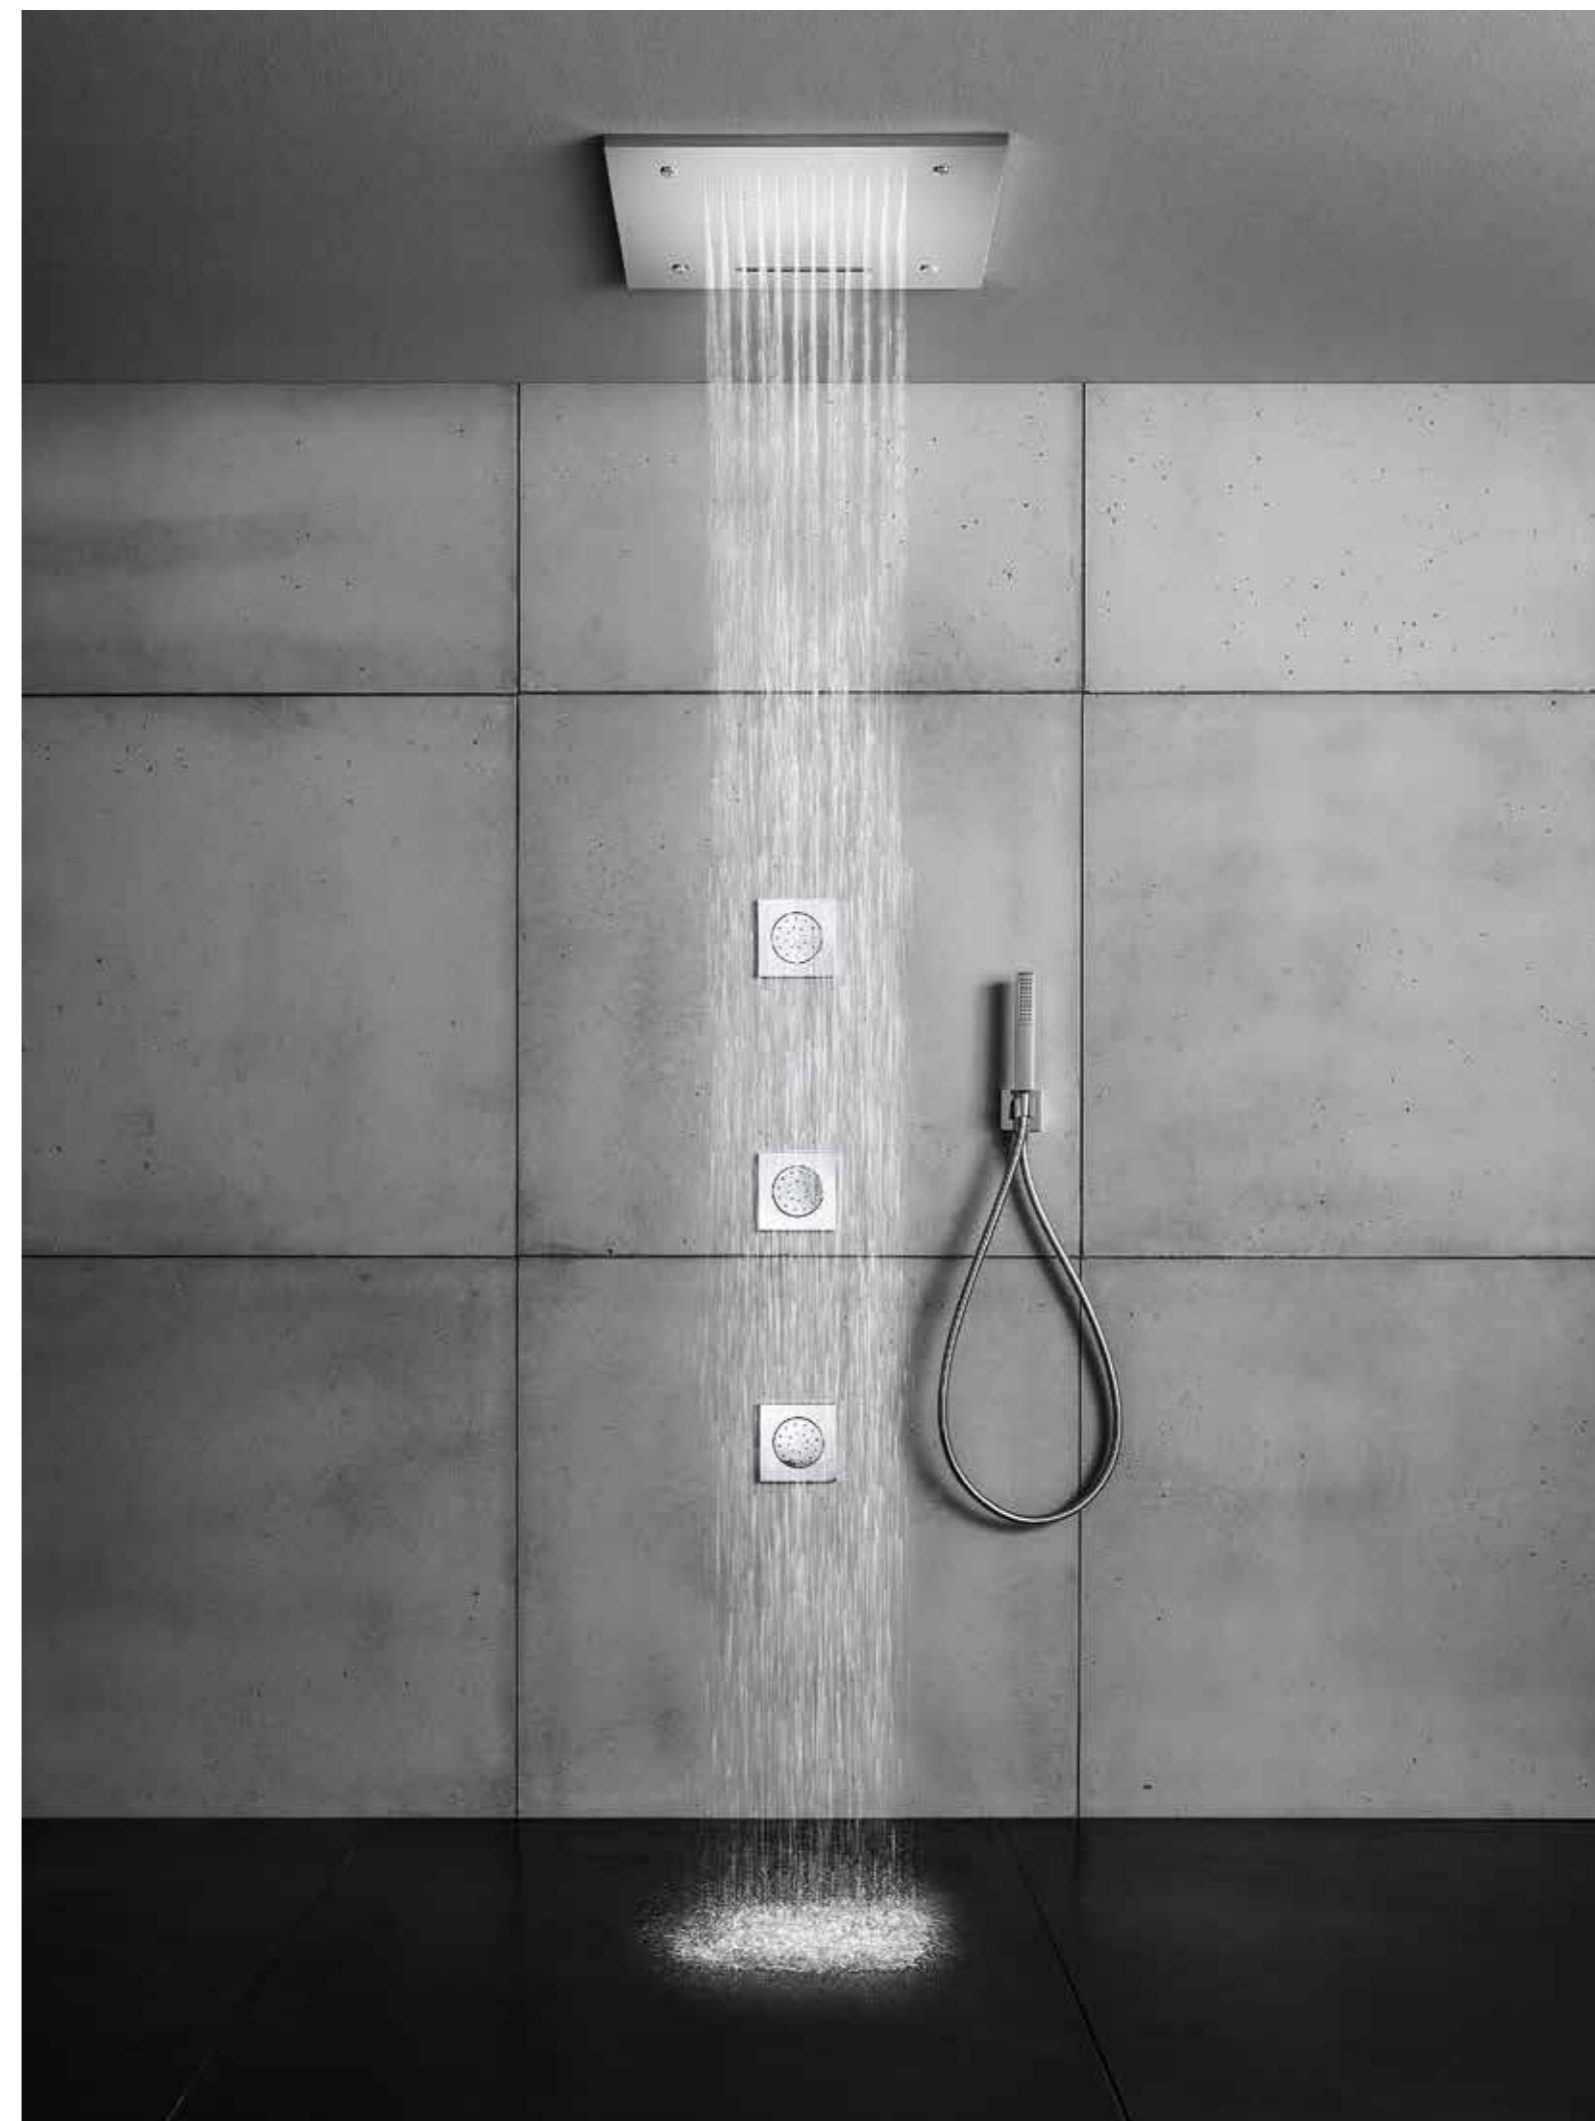

SHOWER SYSTEM [8]

E044139
TEMOTION SHOWER HEAD CHROMOTHERAPY TRIPLE FLOW

E044085
EMOTION BODY JET SQUARE

E082070
THIN HAND SHOWER

E095010
SQUARE WATER OUTLET WITH STAND - BRASS

C084021
SILVER FLEX - L 150 CM

E150005
BLACK REMOTE CONTROL

E150006
WHITE REMOTE CONTROL