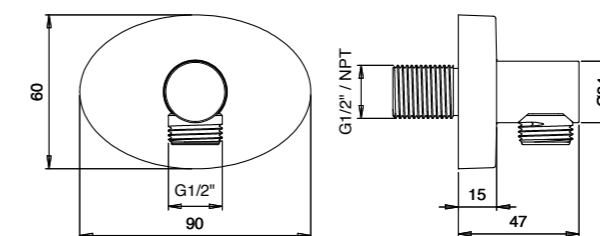

ROUND WATER OUTLET WITH OVAL ROSE - BRASS E095021