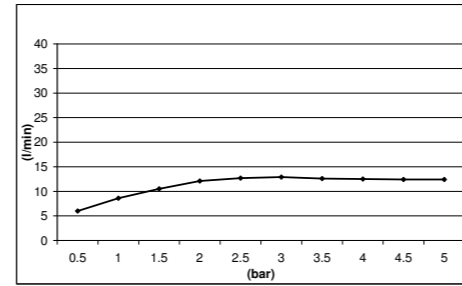

E044046 SQUARE TEMPTATION SHOWER HEAD BUILT-IN - *STAINLESS STEEL*