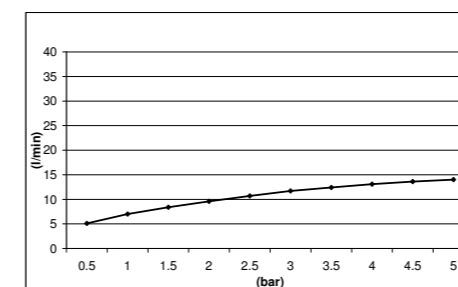

ECOAIR SYSTEM SHOWER HEADS

EcoAir ROUND EMOTION SHOWER HEAD - ABS - CHROME E044128

EcoAir ROUND EMOTION SHOWER HEAD - ABS - WHITE DIFFUSER E044128

EcoAir ROUND EMOTION SHOWER HEAD - ABS - CHROME E044127

EcoAir ROUND EMOTION SHOWER HEAD - ABS - WHITE DIFFUSER E044127