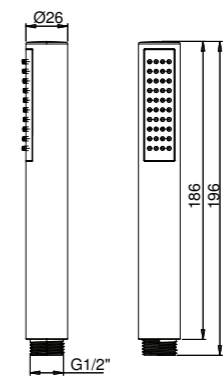

E082070 THIN HAND SHOWER - ABS