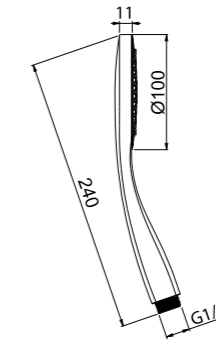

E087042 SINTESI PLUS SLIDING RAIL - BRASS / ABS

LUXUS SLIDING RAIL - BRASS / ABS E087002

E087001 SINTESI SLIDING RAIL - BRASS / ABS

EKO SLIDING RAIL - BRASS / ABS E087006

HAND SHOWERS

EMOTION HAND SHOWER - ABS - CHROME E082027