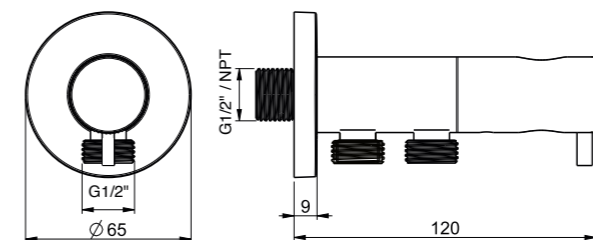

ROUND WATER OUTLET "TURN & GO" WITH STAND - LEVER - BRASS E095029

ROUND WATER OUTLET "TURN & GO" WITH STAND 2 WAYS - LEVER - BRASS E095030

E095025 CREAMY WATER OUTLET - BRASS

SQUARE WATER OUTLET WITH STAND - BRASS E095010