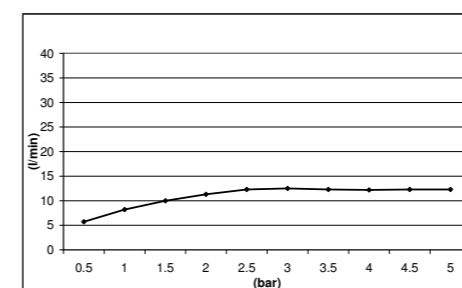

E044046 SQUARE TEMPTATION SHOWER HEAD BUILT-IN - *STAINLESS STEEL*

□ 420

KUKY SHOWER HEAD BUILT-IN - *STAINLESS STEEL* **E044096**

E044109 SQUARE TEMPTATION XL DUAL FLOW BUILT-IN - *STAINLESS STEEL*

□ 500