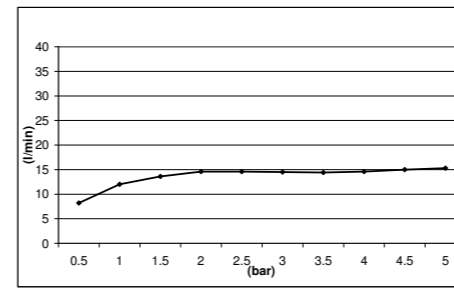

E044036 COMFORT SHOWERHEAD - STAINLESS STEEL