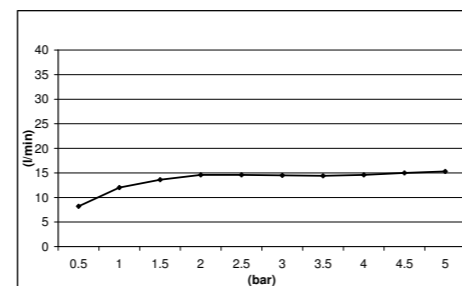

EASY 80 SHOWER HEAD DUAL FUNCTION - *ABS* **E044195**

E044181 SQUARE CREAMY SHOWER HEAD - *ABS*

ROUND EMOTION SHOWER HEAD - *ABS - CHROME* **E044038**

E044099 KUKY SHOWER HEAD - *ABS - CHROME*

E044095 KUKY SHOWER HEAD - *BRASS - CHROME*