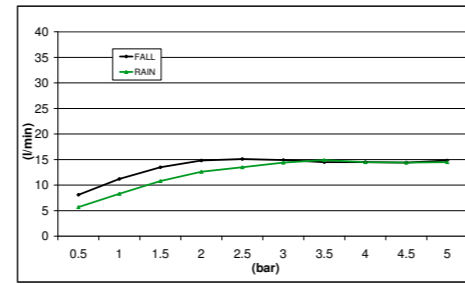

E044036 COMFORT SHOWERHEAD - STAINLESS STEEL