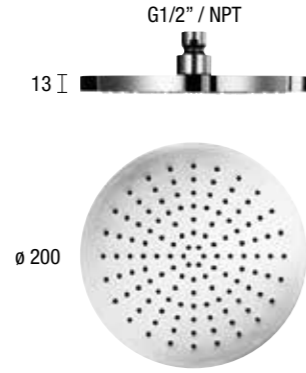

E044115 EcoAir ROUND EMOTION SHOWER HEAD - ABS
E044119 EcoAir ROUND EMOTION SHOWER HEAD - BRASS