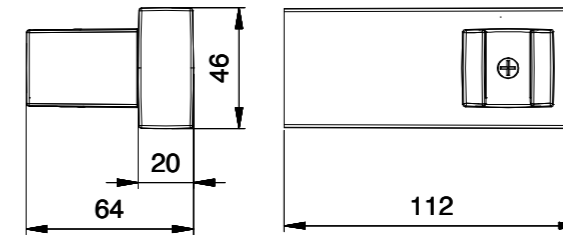

ROUND WATER OUTLET WITH OVAL ROSE - BRASS E095021

E095005 ROUND WATER OUTLET - BRASS

ESPRIT CARRÉ WALL BRACKET - ABS E120002

E095009 ROUND WATER OUTLET - BRASS

ESPRIT CARRÉ ADJUSTABLE WALL BRACKET - ABS E119001