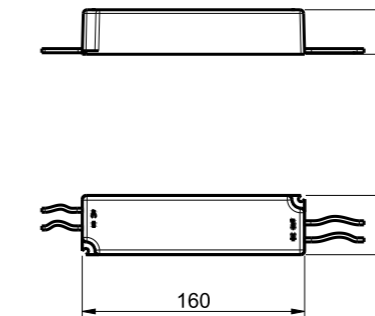

E044092 ROUND CHROMOTHERAPY EMOTION FOR WALL - BRASS

IP54

LIGHT COLORS

WHITE REMOTE CONTROL **E150006**

IP67

E044063 ROUND CHROMOTHERAPY EMOTION FOR CEILING - BRASS

IP54

LIGHT COLORS