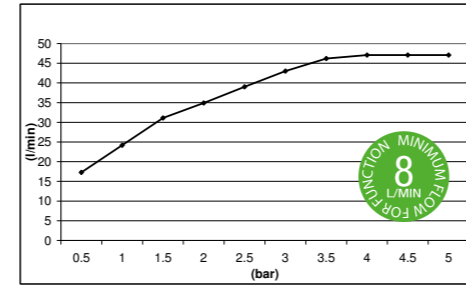

KLESSIDRA CHIC SHOWER HEAD - BRASS - CHROME E044056

E044009 ELLIPSE SHOWERHEAD - ABS - GREY DIFFUSER

MINIMUM FLOW FOR FUNCTION 8 L / MIN

E044014 RETRO SHOWER HEAD - ABS - CHROME

E044014 RETRO SHOWER HEAD - BRASS - CHROME