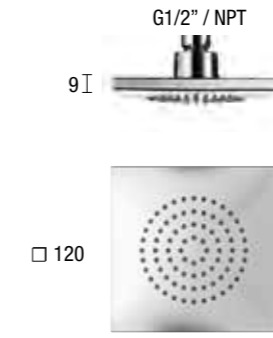

E044107 KUKY XL SHOWER HEAD DUAL FLOW - STAINLESS STEEL