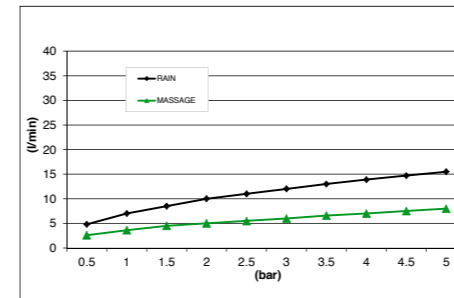

EASY 80 SHOWER HEAD DUAL FUNCTION - *ABS* **E044195**

E044181 SQUARE CREAMY SHOWER HEAD - *ABS*

ROUND EMOTION SHOWER HEAD - *ABS - CHROME* **E044038**

E044099 KUKY SHOWER HEAD - *ABS - CHROME*

E044095 KUKY SHOWER HEAD - *BRASS - CHROME*