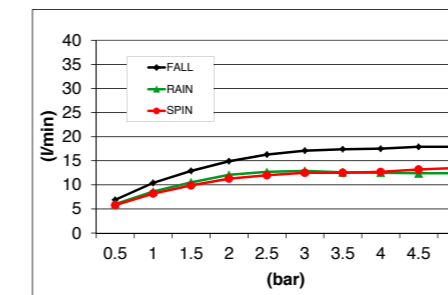

CHROMOTHERAPY

LIGHT COLORS

□ 950

SQUARE CHROMOTHERAPY TEMPTATION 4X MULTI-FUNCTION BUILT-IN - *STAINLESS STEEL* **E044173**

LIGHT COLORS

630

480

SPIN TEMPTATION CHROMOTHERAPY MULTI-FUNCTION BUILT-IN - *STAINLESS STEEL* **E044190**

LIGHT COLORS

□ 300

EASY CHROMOTHERAPY TEMPTATION BUILT-IN - *STAINLESS STEEL* **E044174**

LIGHT COLORS

□ 300

EASY LIGHT TEMPTATION BUILT-IN - *STAINLESS STEEL* **E044172**