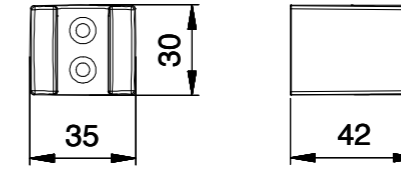

ESPRIT CARRÉ ADJUSTABLE WALL BRACKET - ABS E119001

ELLIPSE WALL BRACKET - ABS E120006

ELLIPSE ADJUSTABLE WALL BRACKET - ABS E119004