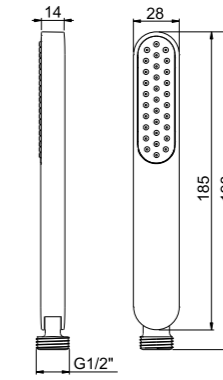

CREAMY HAND SHOWER MULTI-FUNCTION - ABS E082077

E082068 EASY 80 HAND SHOWER - ABS

KUKY HAND SHOWER - ABS E082041

E082079 EASY 80 HAND SHOWER DUAL FUNCTION - ABS

ELLIPSE HAND SHOWER - ABS E082030

E082013 FONTE HAND SHOWER - ABS