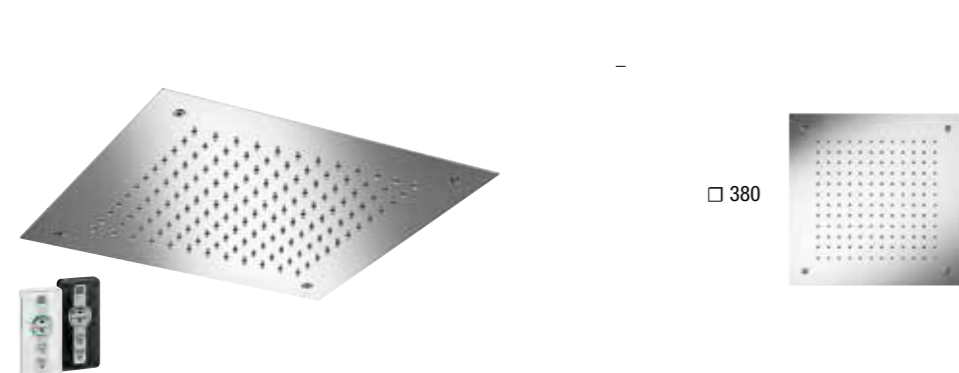

IP54

LIGHT COLORS

LIGHT COLORS

COMFORT CHROMOTHERAPY - *STAINLESS STEEL* **E044053**

IP54

E044066 SQUARE CHROMOTHERAPY TEMPTATION BUILT-IN - *STAINLESS STEEL*

IP54

LIGHT COLORS