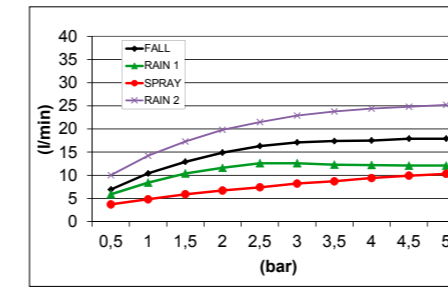

LIGHT COLORS