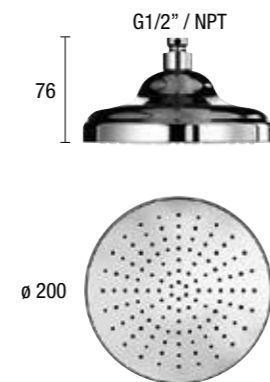

KLESSIDRA CHIC SHOWER HEAD - BRASS - CHROME E044056

E044009 ELLIPSE SHOWERHEAD - ABS - GREY DIFFUSER

MINIMUM FLOW FOR FUNCTION 8 L / MIN

E044014 RETRO SHOWER HEAD - ABS - CHROME

E044014 RETRO SHOWER HEAD - BRASS - CHROME