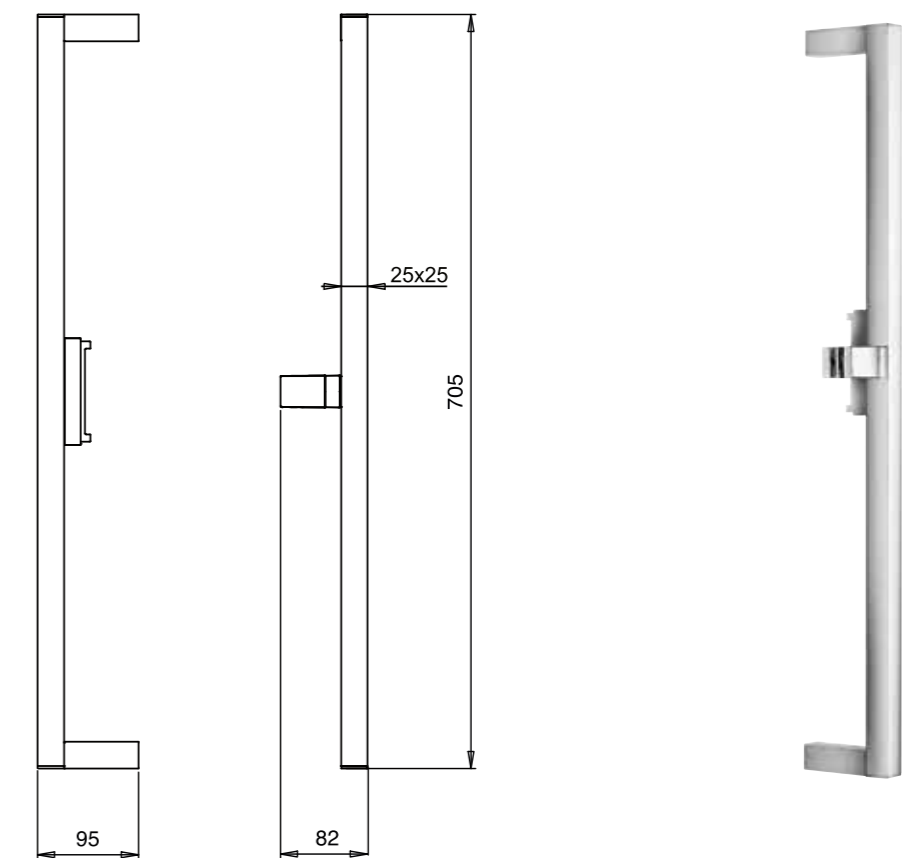

EMOTION DEEP SLIDING RAIL - L90 - BRASS / ABS **E087049**

EMOTION DEEP SLIDING RAIL - WITH INNER WATER OUTLET - L70 - BRASS / ABS **E087025**

EMOTION DEEP SLIDING RAIL - WITH INNER WATER OUTLET - L90 - BRASS / ABS **E087050**