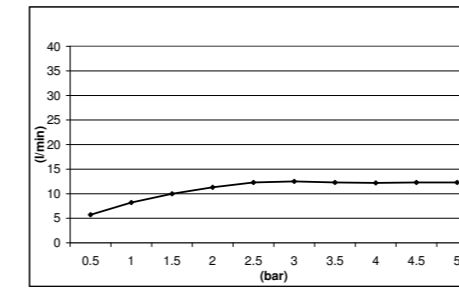

□ 300

EASY LIGHT TEMPTATION BUILT-IN - *STAINLESS STEEL* **E044172**

E044139 TEMOTION CHROMOTHERAPY TRIPLE FLOW BUILT-IN - *STAINLESS STEEL*

IP54

LIGHT COLORS

LIGHT COLORS

ELLIPSE CHROMOTHERAPY TEMPTATION BUILT-IN - *STAINLESS STEEL* **E044068**