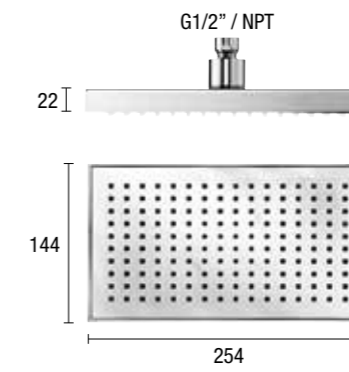

E044075 ROUND EMOTION SHOWER HEAD - ABS

E044076 ROUND EMOTION SHOWER HEAD - BRASS

ROUND EMOTION SHOWER HEAD - STAINLESS STEEL **E044074**

E044020 CARRÉ ZIPPED SHOWER HEAD - ABS - CHROME

TOUCH SHOWER HEAD - ABS - CHROME **E044011**